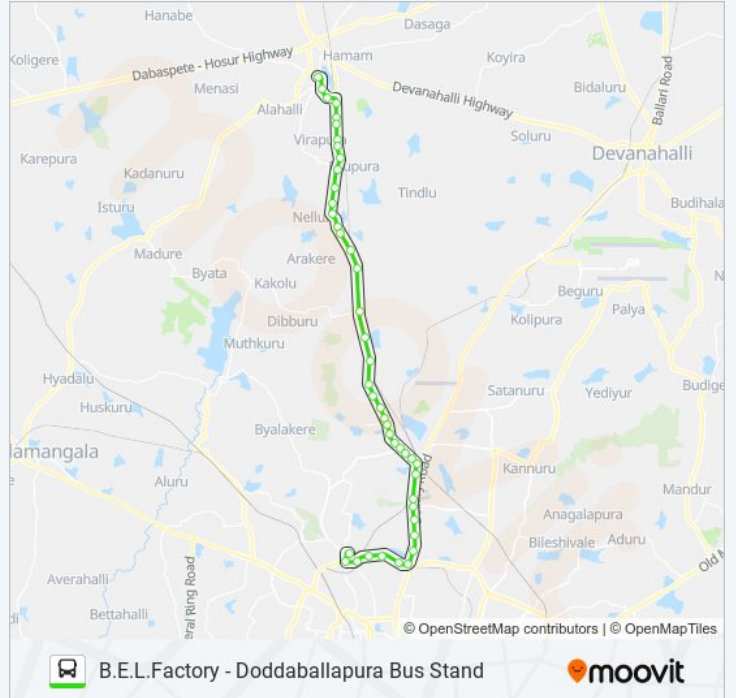

Bashettyhalli

285 BELF-HBLB-DBP bus Info

Direction: Doddaballapura Bus Stand

Stops: 44

Trip Duration: 85 min

Line Summary:

Navodaya School Doddaballapura

Aparel Park

Doddaballapura Railway Station

Kasaba

Rangappa Circle

Doddaballapura Bus Stand

285 BELF-HBLB-DBP bus time schedules and route maps are available in an offline PDF at moovitapp.com. Use the Moovit App to see live bus times, train schedule or subway schedule, and step-by-step directions for all public transit in Bengaluru.