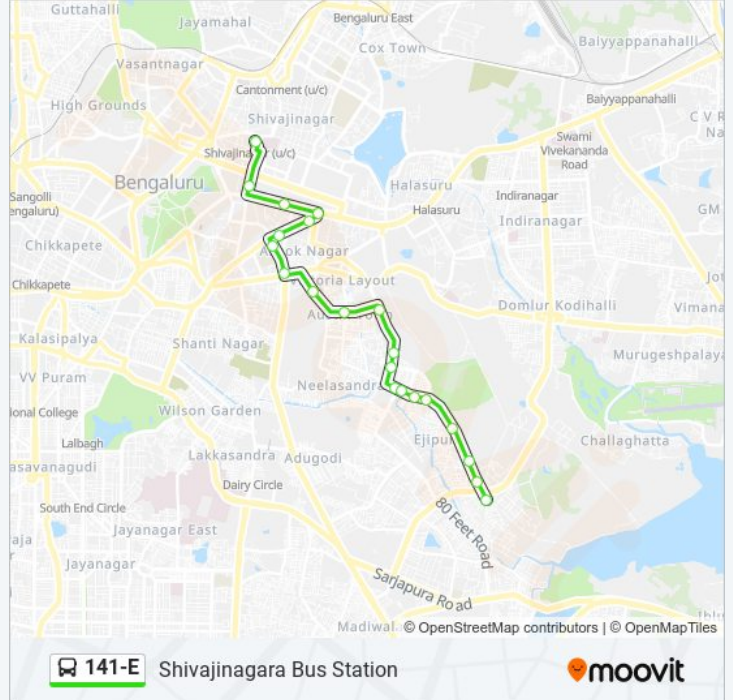

 141-E

Shivajinagara Bus Station

[Get The App](#)

The 141-E bus line (Shivajinagara Bus Station) has 2 routes. For regular weekdays, their operation hours are:

(1) Shivajinagara Bus Station: 05:50 - 22:00(2) Srinivagilu: 05:15 - 21:55

Use the Moovit App to find the closest 141-E bus station near you and find out when is the next 141-E bus arriving.

Direction: Shivajinagara Bus Station

21 stops

[VIEW LINE SCHEDULE](#)

Srinivagilu
Srinivagilu Ejjipura
Ejjipura School
Ejjipura
Fairland Shop
Shine Bakery
Vivek Nagara Police Station / Ravi Tent
Ravi Tent
Vivek Nagara Cross
Vannarapet
A.S.C.Centre
Austin Town
Philomenas Hospital
Shoolay Circle
St.Patric Church
Brigade Road
Mayo Hall
Electric B Station (M.G.Road)
M.G.Road Metro Station
M.G.Road
Shivajinagara Bus Station

141-E bus Time Schedule

Shivajinagara Bus Station Route Timetable:

Sunday	05:50 - 22:00
Monday	05:50 - 22:00
Tuesday	05:50 - 22:00
Wednesday	05:50 - 22:00
Thursday	05:50 - 22:00
Friday	05:50 - 22:00
Saturday	05:50 - 22:00

141-E bus Info**Direction:** Shivajinagara Bus Station**Stops:** 21**Trip Duration:** 21 min**Line Summary:**

Direction: Srinivagilu

23 stops

[VIEW LINE SCHEDULE](#)

Shivajinagara Bus Station

Indian Express