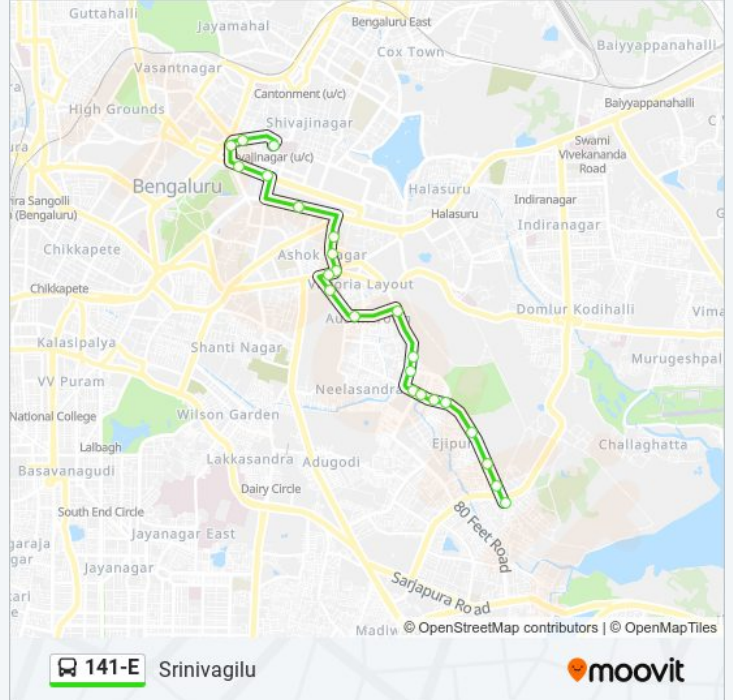

Fairland Shop

Ejipura

Ejipura School

Srinivagilu Ejipura

Srinivagilu

141-E bus time schedules and route maps are available in an offline PDF at moovitapp.com. Use the Moovit App to see live bus times, train schedule or subway schedule, and step-by-step directions for all public transit in Bengaluru.

© 2024 Moovit - All Rights Reserved