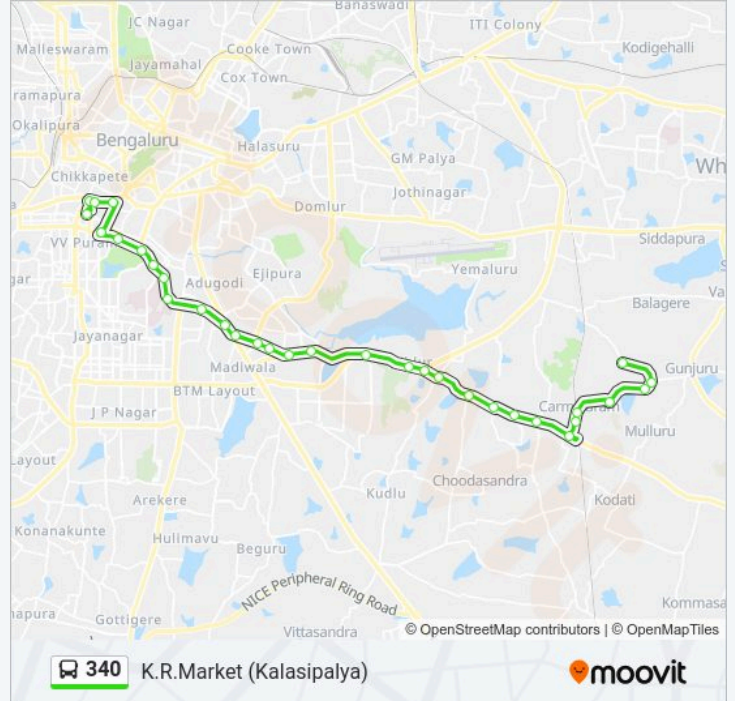

340 bus Info**Direction:** K.R.Market (Kalasipalya)**Stops:** 32**Trip Duration:** 57 min**Line Summary:**

Muneshwara Temple

Nimhans Hospital

Lakkasandra

Wilson Garden 7th Cross

Hop Coms / Lalbagh

Lalbagh Main Gate

Minerva Circle

Town Hall

Krishnarajendra Market

K.R.Market

K.R.Market (Kalasipalya)

Direction: Gunjurpalya

34 stops

[VIEW LINE SCHEDULE](#)