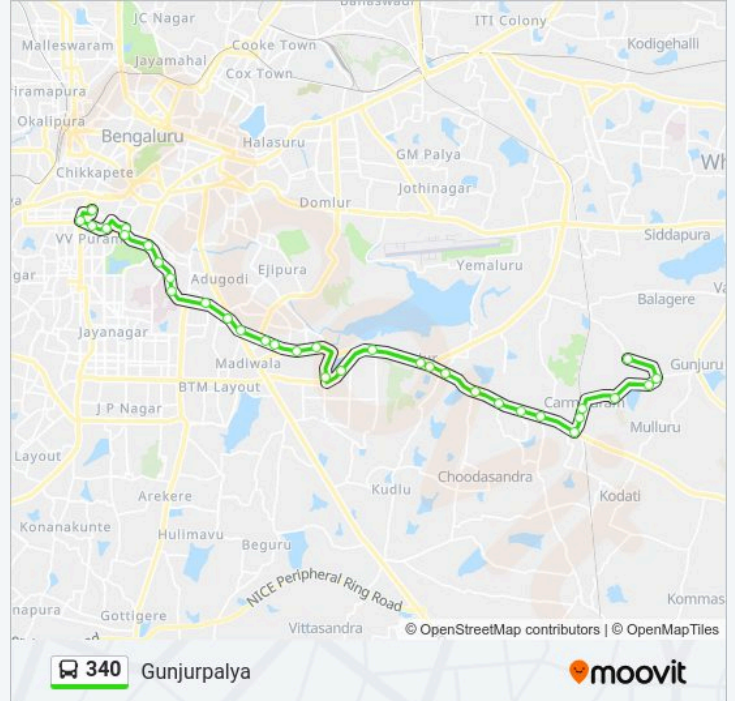

Depot 25 Gate (Ring Road)

Agara Junction (Ring Road)

Ibbaluru

Junction Of Sarjapura Road Ibbaluru

Bellandur Gate

Kaikodrahalli

Junnasandra Cross Sarjapura Road

Radhareddy Layout

Doddakannalli

Karmelaram Cross

Carmelram Railway Station

Carmelram School Railway Gate

Chikka Bellanduru

Krupanidhi College Gunjuru

Gunjurpalya Gate

Gunjurpalya

340 bus time schedules and route maps are available in an offline PDF at moovitapp.com. Use the Moovit App to see live bus times, train schedule or subway schedule, and step-by-step directions for all public transit in Bengaluru.

© 2024 Moovit - All Rights Reserved