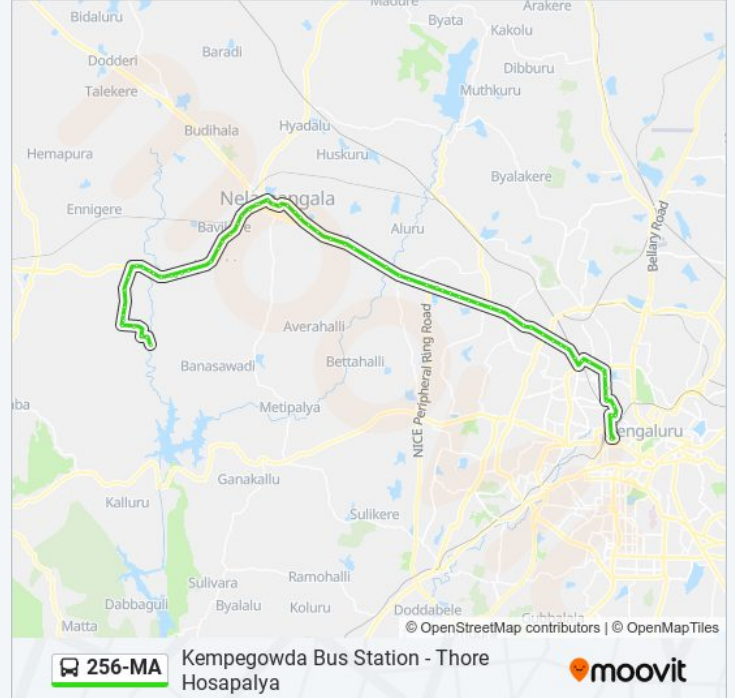

Shanthinagara Nelamangala

Mallarabanavadi Cross

Kempalinganahally (Jakkasandra)

Nelamangala Cement Factory

Kempalinganahalli Cross

Tumkur Road Junction

Tumkur Road Junction

Nelamangala Hunasemara

Nelamangala Bus Stand

Anjaneya Temple Nelamangala

T.B Nelamangala

Weavers Colony Nelamangala

Nursery Nelamangala

Binnamangala

Vishwa Shanti Ashrama

Arishinakunte

Devannanapalya

Dasanapura

Adakamaranahalli

Makali - Tumkur Road

Madanayakanahalli

T.C.I.

Madavara Nice Road Junction (B.I.E.C)

Anchepalya

Jindal

Chikkabidarakallu

Marison Factory

Widia Factory

Nagasandra Metro Station

8th Mile Dasarahalli

T Dasarahalli

Jalahalli Cross

Peenya