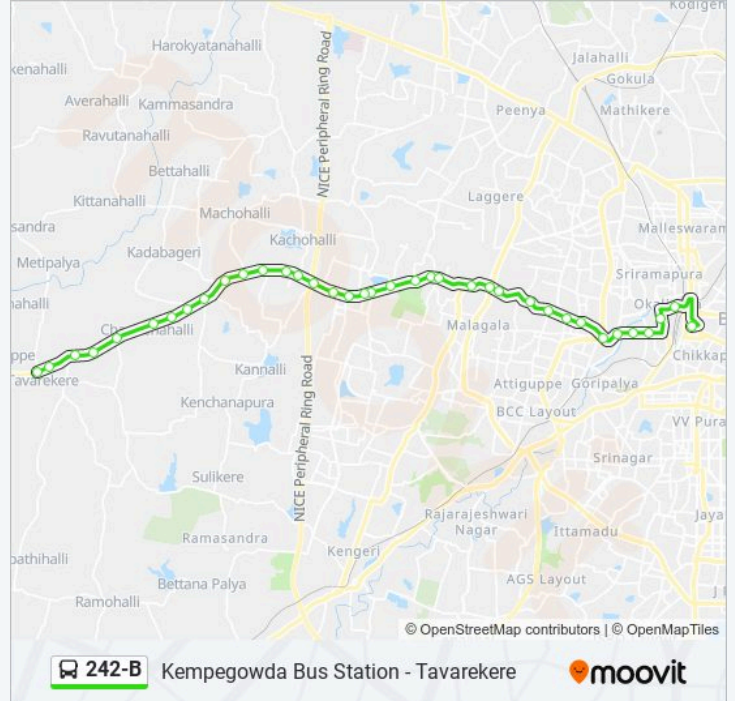

 **242-B**

Kempegowda Bus Station - Tavarekere

Get The App

The 242-B bus line (Kempegowda Bus Station - Tavarekere) has 2 routes. For regular weekdays, their operation hours are:

(1) Kempegowda Bus Station: 04:20 - 22:50(2) Tavarekere: 00:10 - 22:40

Use the Moovit App to find the closest 242-B bus station near you and find out when is the next 242-B bus arriving.

Direction: Kempegowda Bus Station

37 stops

[VIEW LINE SCHEDULE](#)

Tavarekere
Ganesha Temple Tavarekere
Lakkuppe
Channadasipalya
Honaganahatti
Channenahalli
Channenahalli Arch
Hamsa Farm
Seegehalli Cross
Kadabagere Cross
Machohalli Gate
Forest Gate
Chikka Gollarahatti
Kachohalli Gate
Gollarahatti
Kempegowda Nagara
Byadarahalli
East West College Cross
Anjananagara
Herohalli Cross
Janapriya Apartment

242-B bus Info

Direction: Kempegowda Bus Station

Stops: 37

Trip Duration: 55 min

Line Summary:

Sunkadakatte

Junction Of Sunkadakatte

Kottigepalya

10th Cross Magadi Road

5th Cross Magadi Road

Minerva Mill

Okalipura

Kempegowda Bus Station

Direction: Tavarekere

38 stops

[VIEW LINE SCHEDULE](#)