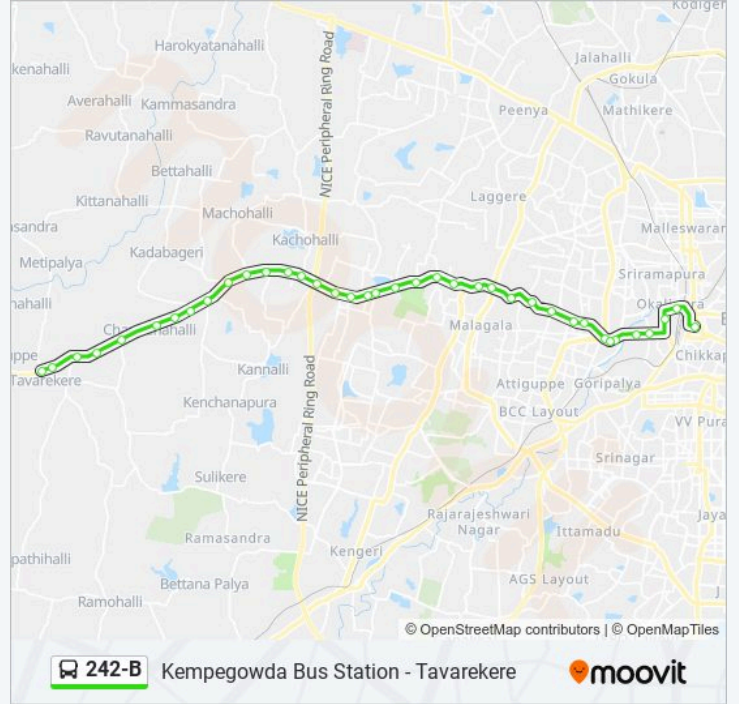

 **242-B**

Kempegowda Bus Station - Tavarekere

Get The App

The 242-B bus line (Kempegowda Bus Station - Tavarekere) has 2 routes. For regular weekdays, their operation hours are:

(1) Kempegowda Bus Station: 04:20 - 22:50(2) Tavarekere: 00:10 - 22:40

242-B bus Time Schedule

Kempegowda Bus Station Route Timetable:

| | |
|-----------|---------------|
| Sunday | 04:20 - 22:50 |
| Monday | 04:20 - 22:50 |
| Tuesday | 04:20 - 22:50 |
| Wednesday | 04:20 - 22:50 |
| Thursday | 04:20 - 22:50 |
| Friday | 04:20 - 22:50 |
| Saturday | 04:20 - 22:50 |

10th Cross Magadi Road

5th Cross Magadi Road

Minerva Mill

Okalipura

Kempegowda Bus Station

Direction: Tavarekere

38 stops

[VIEW LINE SCHEDULE](#)

242-B bus Info

Direction: Tavarekere

Stops: 38

Trip Duration: 56 min

Line Summary:

Sumanahalli
 Kottigepalya
 Junction Of Sunkadakatte
 Sunkadakatte
 Janapriya Apartment
 Herohalli Cross
 Anjananagara
 East West College Cross
 Byadarahalli
 Kempegowda Nagara
 Gollarahatti
 Kachohalli Gate
 Chikka Gollarahatti
 Forest Gate
 Machohalli Gate
 Kadabagere Cross
 Seegehalli Cross
 Hamsa Farm
 Channenahalli Arch
 Channenahalli
 Honaganahatti
 Channadasipalya
 Lakkuppe
 Ganesha Temple Tavarekere
 Tavarekere