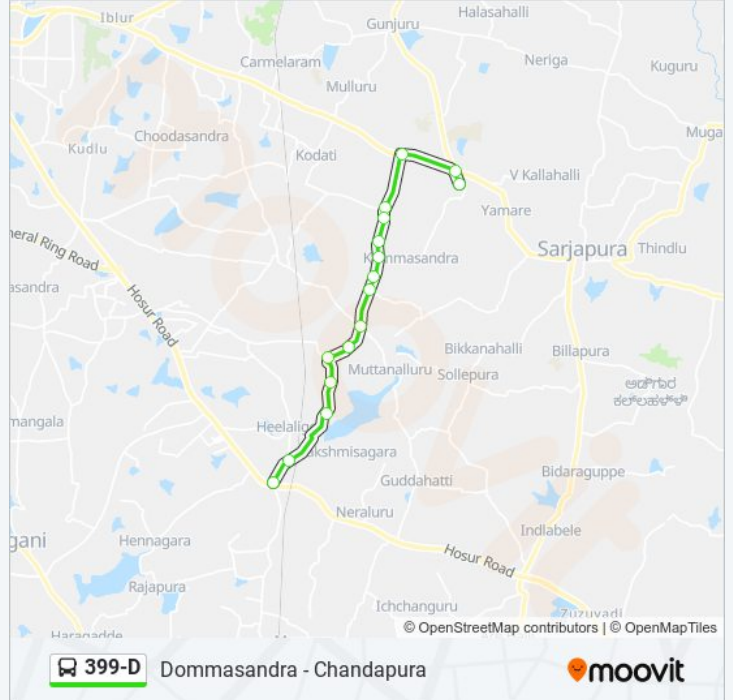

## 399-D bus Info

**Direction:** Chandapura

**Stops:** 16

**Trip Duration:** 28 min

**Line Summary:**

**Direction: Dommasandra**

16 stops

[VIEW LINE SCHEDULE](#)

**399-D bus Info**

**Direction:** Dommasandra

**Stops:** 16

**Trip Duration:** 30 min

**Line Summary:**

399-D bus time schedules and route maps are available in an offline PDF at [moovitapp.com](https://moovitapp.com). Use the [Moovit App](#) to see live bus times, train schedule or subway schedule, and step-by-step directions for all public transit in Bengaluru.