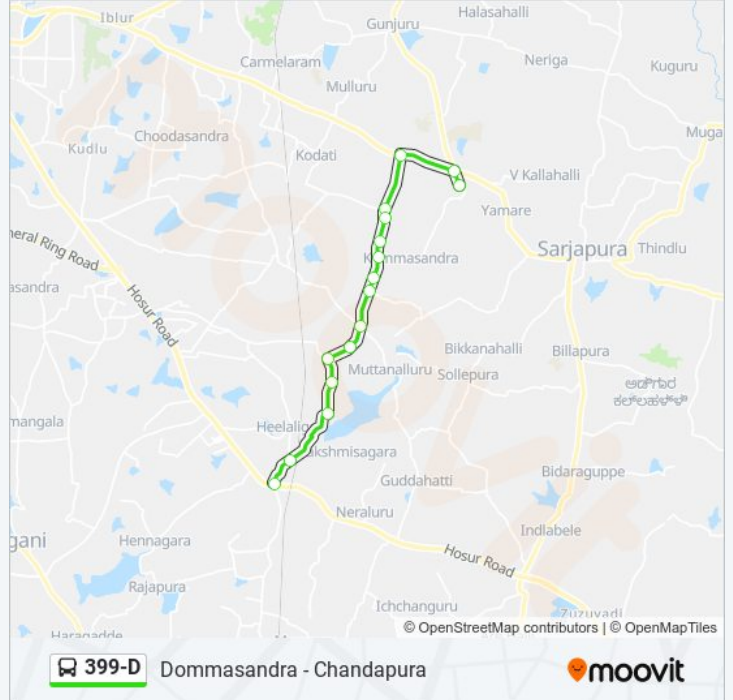

## Direction: Chandapura

16 stops

[VIEW LINE SCHEDULE](#)

Dommasandra  
Dommasandra Circle  
Muttanalluru Cross  
Chokkasandra Cross  
Kammasandra Gate  
Harohalli Gate  
Head Start School Gate  
Kaggalipura Cross  
Gopasandra Gate  
Muttanalluru Cross  
Narayanaghatta Gate  
Singena Agrahara Cross  
Nursery Farm  
Ramasagara  
Heelalige Cross  
Chandapura

## 399-D bus Time Schedule

Chandapura Route Timetable:

Sunday	08:20 - 17:15
Monday	08:20 - 17:15
Tuesday	08:20 - 17:15
Wednesday	08:20 - 17:15
Thursday	08:20 - 17:15
Friday	08:20 - 17:15
Saturday	08:20 - 17:15

## 399-D bus Info

**Direction:** Chandapura

**Stops:** 16

**Trip Duration:** 28 min

**Line Summary:**

**Direction: Dommasandra**

16 stops

[VIEW LINE SCHEDULE](#)