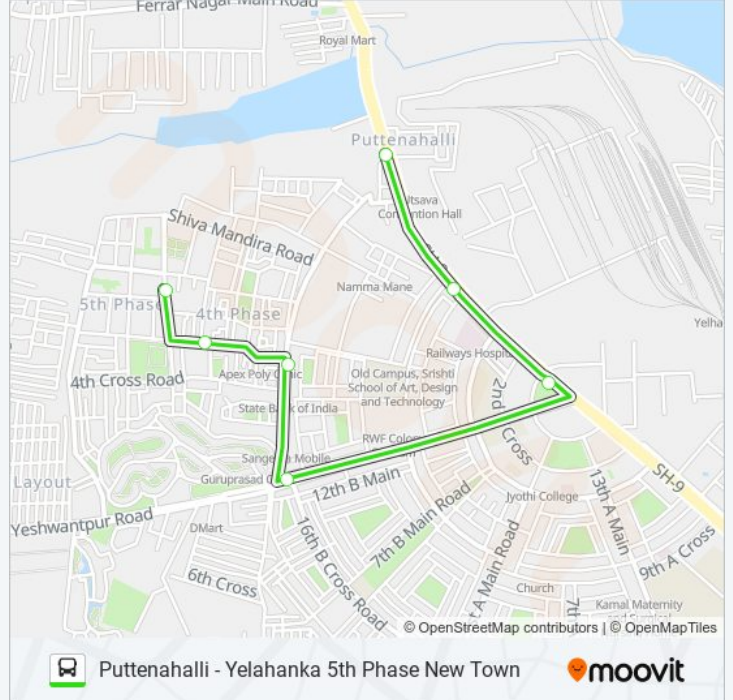

 PTH-YSTF

Puttenahalli - Yelahanka 5th Phase New Town

[Get The App](#)

The PTH-YSTF bus line (Puttenahalli - Yelahanka 5th Phase New Town) has 2 routes. For regular weekdays, their operation hours are:

(1) Puttenahalli: 05:55 - 23:25(2) Yelahanka 5th Phase New Town: 04:45 - 19:46

Use the Moovit App to find the closest PTH-YSTF bus station near you and find out when is the next PTH-YSTF bus arriving.

Direction: Puttenahalli

7 stops

[VIEW LINE SCHEDULE](#)

Yelahanka 5th Phase New Town
Government School Yelahanka 4th Phase
Yelahanka Bakery
Mother Dairy Cross Yelahanka
Escorts
Rail Wheel Factory
Puttenahalli

PTH-YSTF bus Info**Direction:** Puttenahalli**Stops:** 7**Trip Duration:** 4 min**Line Summary:**

Direction: Yelahanka 5th Phase New Town

7 stops

[VIEW LINE SCHEDULE](#)

- Puttenahalli
- Rail Wheel Factory
- Escorts
- Mother Dairy Cross Yelahanka
- Yelahanka Bakery
- Government School Yelahanka 4th Phase
- Yelahanka 5th Phase New Town

PTH-YSTF bus Time Schedule

Yelahanka 5th Phase New Town Route Timetable:

Sunday	04:45 - 19:46
Monday	04:45 - 19:46
Tuesday	04:45 - 19:46
Wednesday	04:45 - 19:46
Thursday	04:45 - 19:46
Friday	04:45 - 19:46
Saturday	04:45 - 19:46