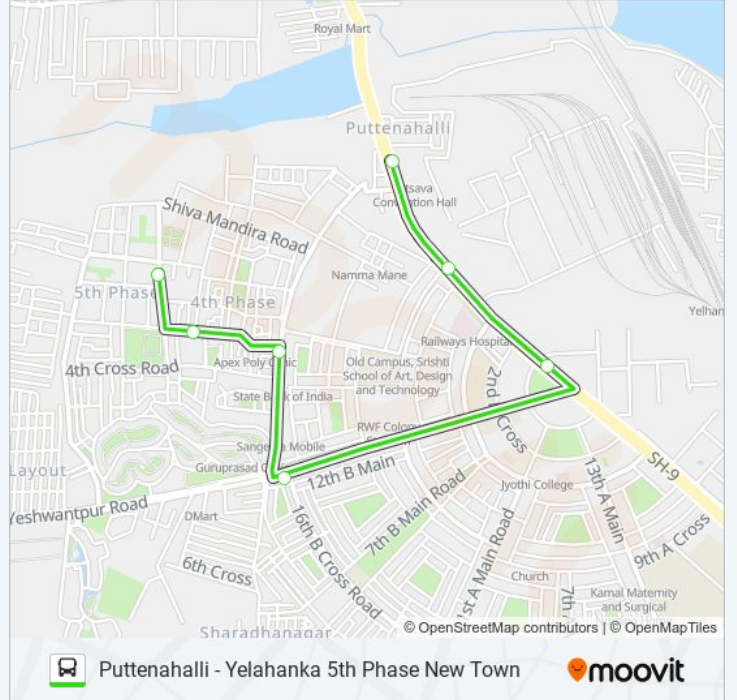

Use the Moovit App to find the closest PTH-YSTF bus station near you and find out when is the next PTH-YSTF bus arriving.

Direction: Puttenahalli

7 stops

[VIEW LINE SCHEDULE](#)

Yelahanka 5th Phase New Town
Government School Yelahanka 4th Phase
Yelahanka Bakery
Mother Dairy Cross Yelahanka
Escorts
Rail Wheel Factory
Puttenahalli

PTH-YSTF bus Info**Direction:** Puttenahalli**Stops:** 7**Trip Duration:** 4 min**Line Summary:**

Direction: Yelahanka 5th Phase New Town

7 stops

[VIEW LINE SCHEDULE](#)

- Puttenahalli
- Rail Wheel Factory
- Escorts
- Mother Dairy Cross Yelahanka
- Yelahanka Bakery
- Government School Yelahanka 4th Phase
- Yelahanka 5th Phase New Town

PTH-YSTF bus Time Schedule

Yelahanka 5th Phase New Town Route Timetable:

Sunday	04:45 - 19:46
Monday	04:45 - 19:46
Tuesday	04:45 - 19:46
Wednesday	04:45 - 19:46
Thursday	04:45 - 19:46
Friday	04:45 - 19:46
Saturday	04:45 - 19:46

PTH-YSTF bus Info

Direction: Yelahanka 5th Phase New Town

Stops: 7

Trip Duration: 9 min

Line Summary:

PTH-YSTF bus time schedules and route maps are available in an offline PDF at moovitapp.com. Use the Moovit App to see live bus times, train schedule or subway schedule, and step-by-step directions for all public transit in Bengaluru.