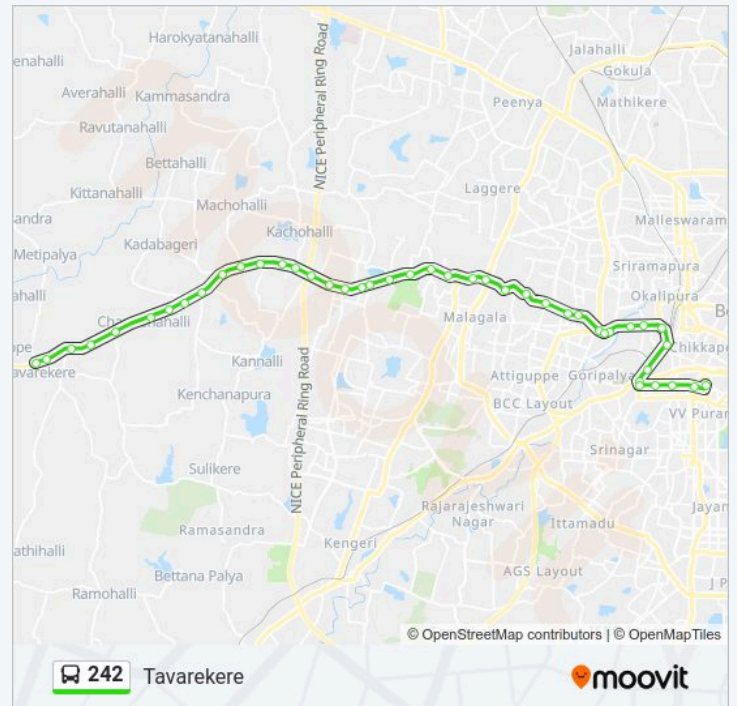

Kadabagere Cross

Seegehalli Cross

Hamsa Farm

Channenahalli Arch

Channenahalli

Honaganahatti

**Direction:** Tavarekere

**Stops:** 44

**Trip Duration:** 61 min

**Line Summary:**

Channadasipalya

Lakkuppe

Ganesha Temple Tavarekere

Tavarekere

242 bus time schedules and route maps are available in an offline PDF at [moovitapp.com](https://moovitapp.com). Use the Moovit App to see live bus times, train schedule or subway schedule, and step-by-step directions for all public transit in Bengaluru.