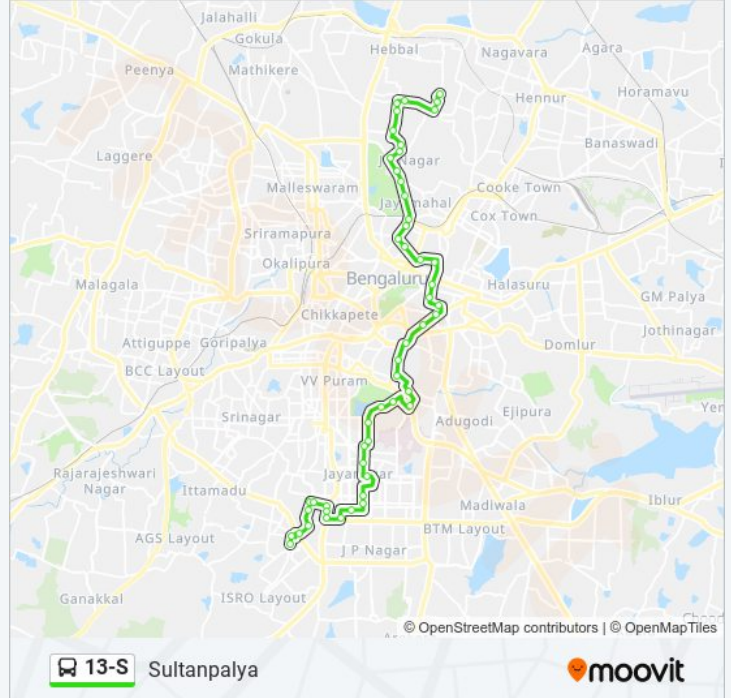

Wilson Garden Police Station

Shanthinagara Bus Station

K.H.Road

Walker Langford Road

Richmond Circle (Bishop Cotton Girls High School)

St.Joseph College

State Bank India Garage

State Bank Of India (Bowring Institute)

M.G.Road

Shivajinagara Bus Station

Indian Express

Cunningham Road

The Embassy Cunningham Road

Vasanthnagara (Ambedkar Bhavana)

Cantonment Railway Station

Jayamahall

J.C.Nagara

Munireddy Palya

T.V Tower

C.Q.A.L.

Matadahalli

Rahamathnagara

R. T.Nagara Post Office

R. T.Nagara Police Station

H.M.T.Layout (R. T.Nagara)

Sultanpalya Cross Pushpanjali Talkies

Ashwathkatta Sultanpalya

Sultanpalya

13-S bus time schedules and route maps are available in an offline PDF at moovitapp.com. Use the [Moovit App](#) to see live bus times, train schedule or subway schedule, and step-by-step directions for all public transit in Bengaluru.

[About Moovit](#) • [MaaS Solutions](#) • [Supported Countries](#) • [Mooviter Community](#)

Check Live Arrival Times