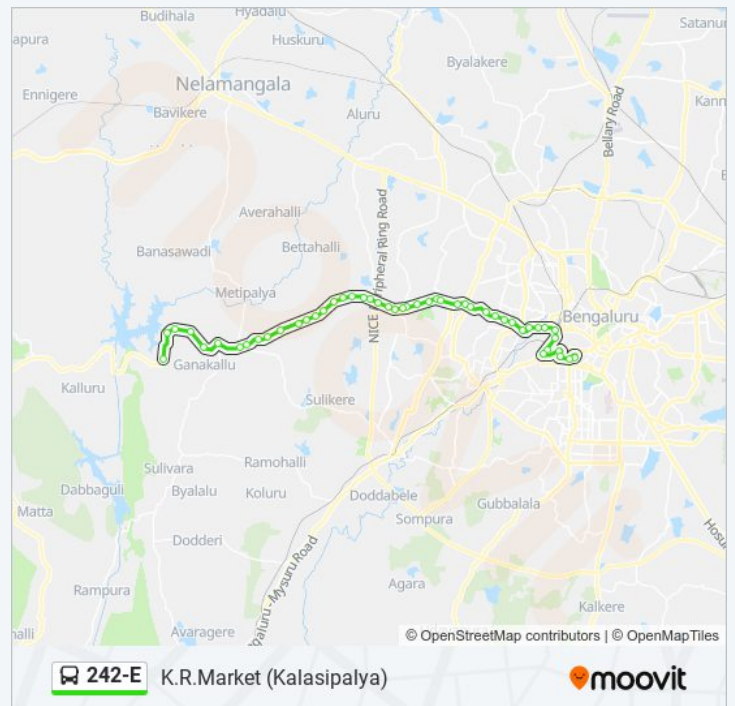

Tuesday	05:05
Wednesday	05:05
Thursday	05:05
Friday	05:05
Saturday	05:05

242-E bus Info

Direction: K.R.Market (Kalasipalya)

Stops: 48

Trip Duration: 66 min

Line Summary:

Agrahara Dasarahalli

Agrahara Dasarahalli