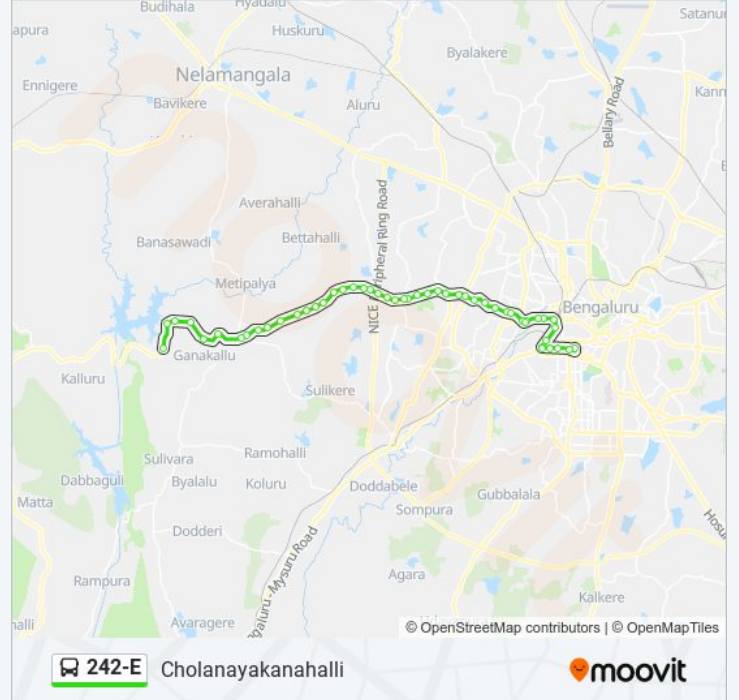

Peddanapalya Cross

Deva Machohalli Cross

Karikallu

R.I.N.A.C.Factory Marenahalli

Marenahalli

Cholanayakanahalli

Direction: K.R.Market (Kalasipalya)

48 stops