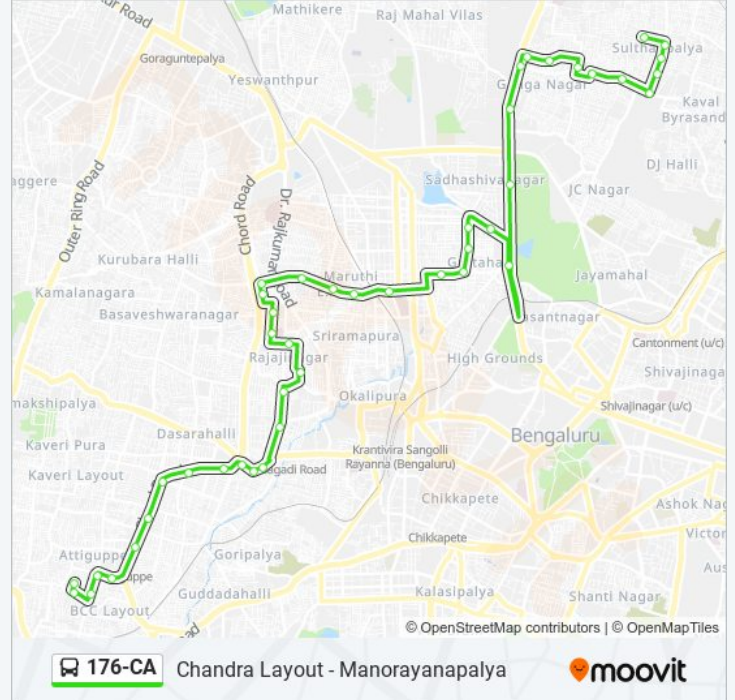

Vijayanagara Vijaya Bank

Vijayanagara

Maruthi Mandira

Vijayanagara Bus Station

Income Tax Layout

Chandra Public School

Ganesha Temple Chandra Layout

Chandra Layout Circle

Chandra Layout

176-CA

Chandra Layout - Manorayanapalya

moovit

Direction: Manorayanapalya

42 stops

[VIEW LINE SCHEDULE](#)

Chandra Layout