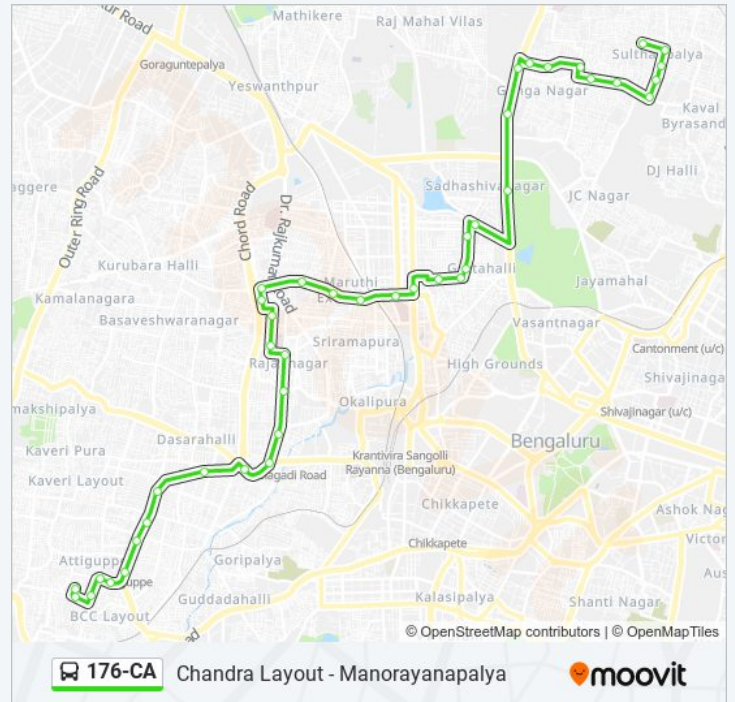

Trip Duration: 42 min

Line Summary:

Ashwathkatte Manorayanapalya

Manorayanapalya

176-CA bus time schedules and route maps are available in an offline PDF at moovitapp.com. Use the [Moovit App](#) to see live bus times, train schedule or subway schedule, and step-by-step directions for all public transit in Bengaluru.