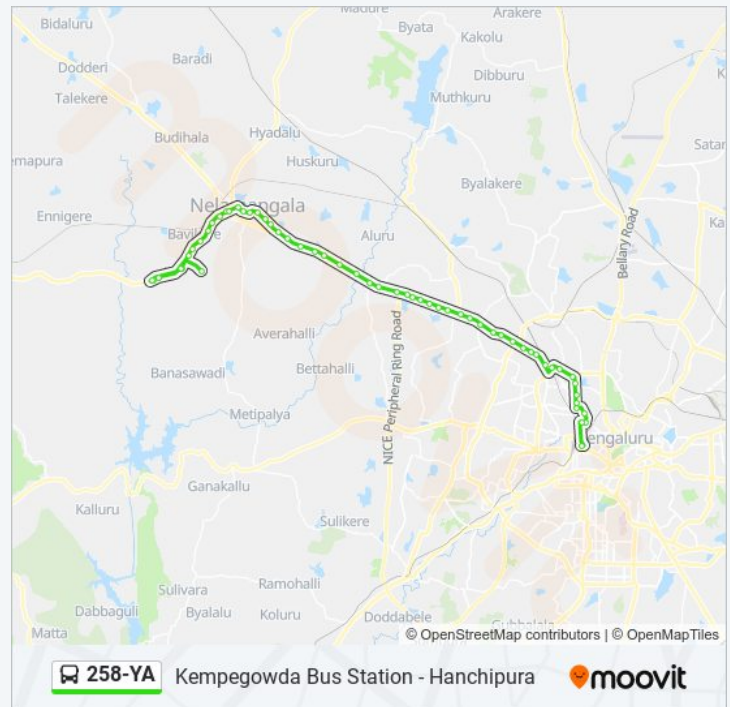

## 258-YA bus Time Schedule

Kempegowda Bus Station Route Timetable:

Sunday	08:35 - 18:20
Monday	08:35 - 18:20
Tuesday	08:35 - 18:20
Wednesday	08:35 - 18:20
Thursday	08:35 - 18:20
Friday	08:35 - 18:20
Saturday	08:35 - 18:20

## 258-YA bus Info

**Direction:** Kempegowda Bus Station

**Stops:** 58

**Trip Duration:** 98 min

**Line Summary:**

Madavara Nice Road Junction (B.I.E.C)

Anchepalya

Jindal