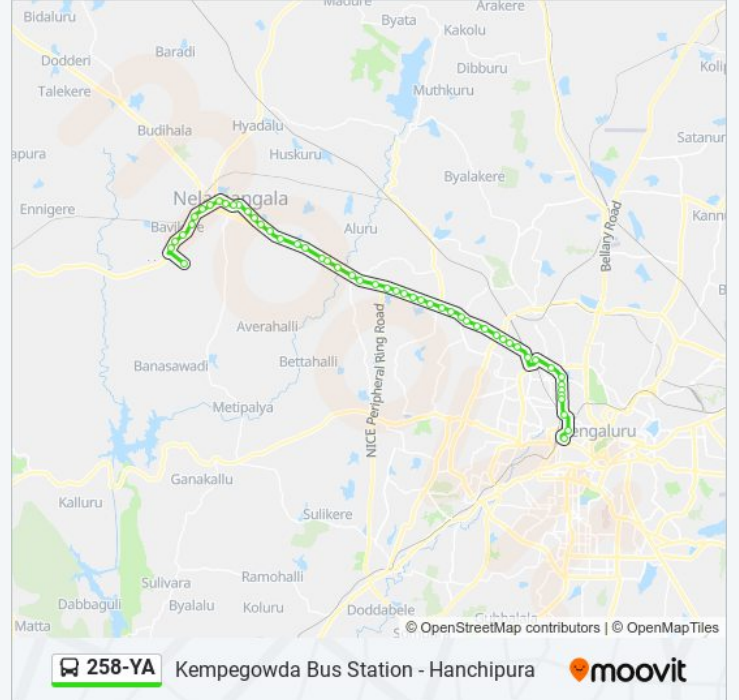

Kempalinganahalli Cross

Nelamangala Cement Factory

Kempalinganahally (Jakkasandra)

Mallarabanavadi Cross

Shanthinagara Nelamangala

Srinivasapura Cross

Hanchipura

**Direction: Kempegowda Bus Station**  
58 stops