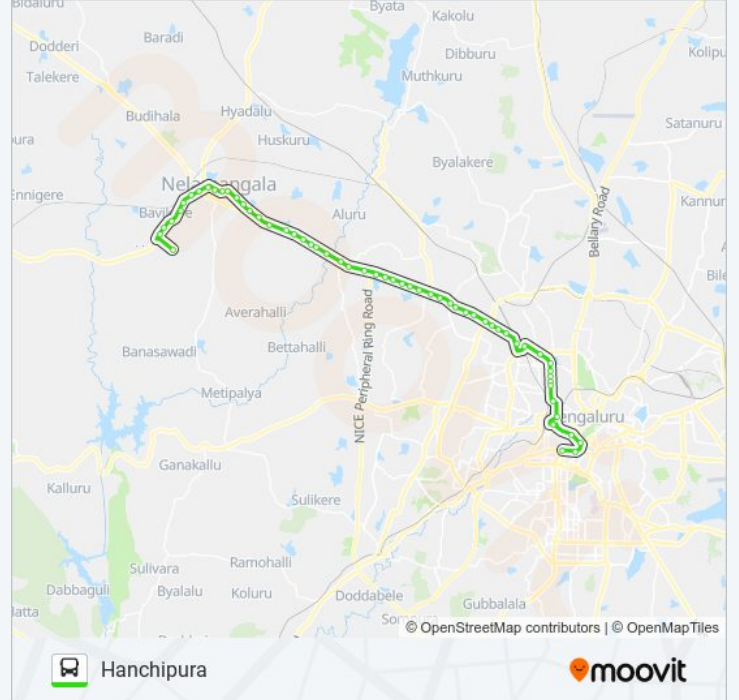

Mallarabanavadi Cross

Shanthinagara Nelamangala

Srinivasapura Cross

Hanchipura

258-YA KMT-HCP bus time schedules and route maps are available in an offline PDF at moovitapp.com. Use the Moovit App to see live bus times, train schedule or subway schedule, and step-by-step directions for all public transit in Bengaluru.