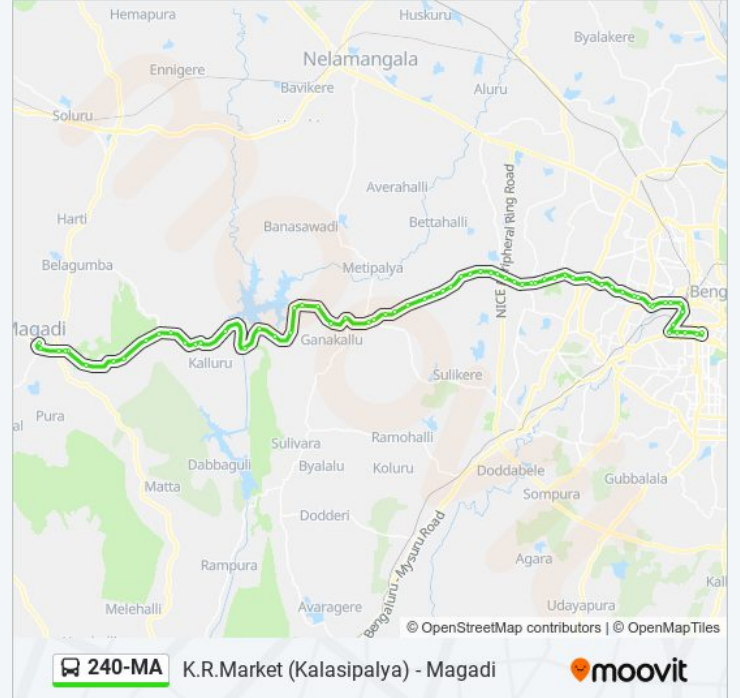

Kamakshipalya

Pooja Convention Hall

Sumanahalli

Kottigepalya

Junction Of Sunkadakatte

Sunkadakatte

Janapriya Apartment

Herohalli Cross

Anjananagara

East West College Cross

Byadarahalli

Kempegowda Nagara

Gollarahatti

Kachohalli Gate

Chikka Gollarahatti

Forest Gate

Machohalli Gate

Kadabagere Cross

Seegehalli Cross

Hamsa Farm

Channenahalli Arch

Channenahalli

Honaganahatti

Channadasipalya

Lakkuppe

Ganesha Temple Tavarekere

Tavarekere

Peddanapalya Cross

Deva Machohalli Cross

Karikallu

R.I.N.A.C.Factory Marenahalli

Marenahalli

Cholanayakanahalli