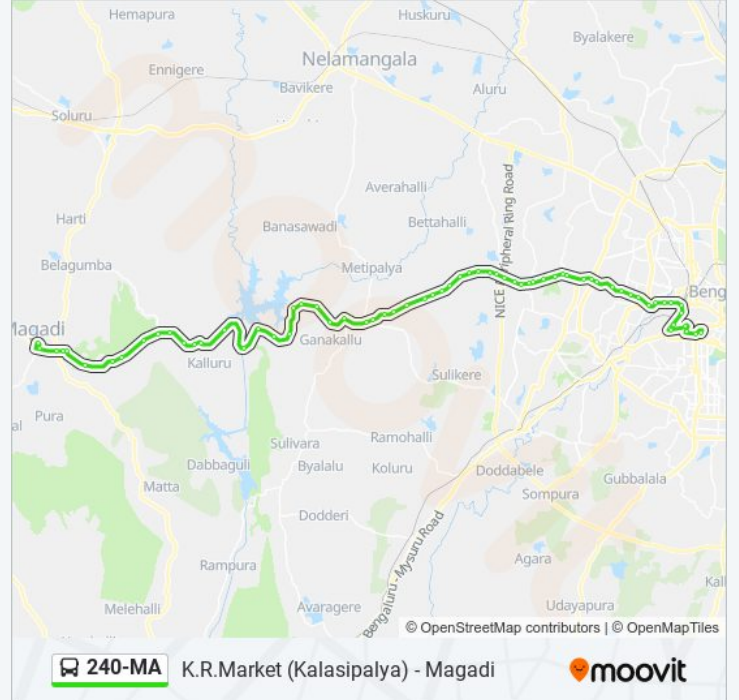

Deva Machohalli Cross

Peddanapalya Cross

Tavarekere

Ganesha Temple Tavarekere

Lakkuppe

Channadasipalya

Honaganahatti

Channenahalli

Channenahalli Arch

Hamsa Farm

Seegehalli Cross

Kadabagere Cross

Machohalli Gate

Forest Gate

Chikka Gollarahatti

Kachohalli Gate

Gollarahatti

Kempegowda Nagara

Byadarahalli

East West College Cross

Anjananagara

Herohalli Cross

Janapriya Apartment

Sunkadakatte

Junction Of Sunkadakatte

Kottigepalya

Sumanahalli

Summanahalli

Kamakshipalya

K.H.B.Colony

Agrahara Dasarahalli

Agrahara Dasarahalli

Magadi Road Toll Gate