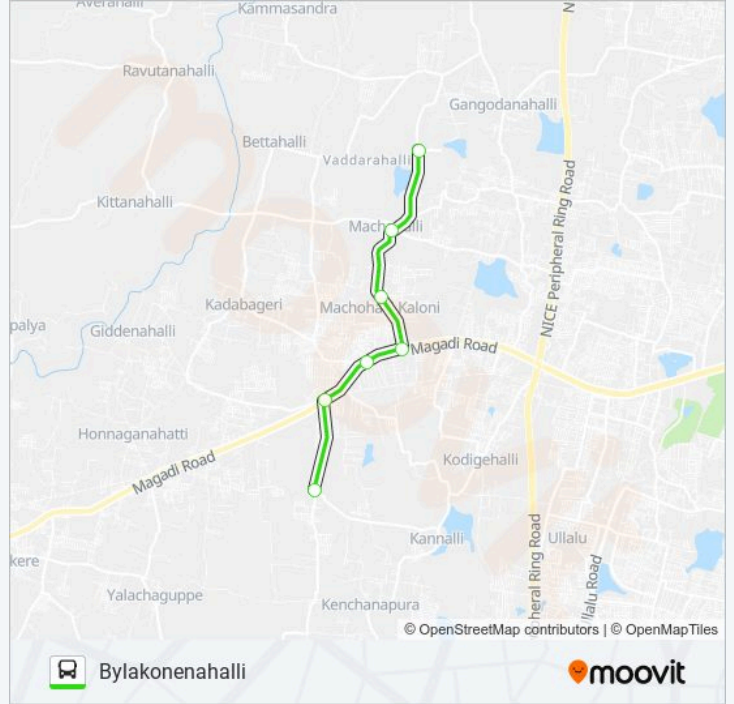

**240-E D35G-BKH**

Bylakonenahalli

Get The App

The 240-E D35G-BKH bus line Bylakonenahalli has one route. For regular weekdays, their operation hours are:

(1) Bylakonenahalli: 15:06

Use the Moovit App to find the closest 240-E D35G-BKH bus station near you and find out when is the next 240-E D35G-BKH bus arriving.

**Direction: Bylakonenahalli**

7 stops

[VIEW LINE SCHEDULE](#)

Depot 35 Gate

Seegehalli Cross

Kadabagere Cross

Machohalli Gate

Machohalli Colony

Machohalli

Bylakonenahalli

**240-E D35G-BKH bus Time Schedule**

Bylakonenahalli Route Timetable:

Sunday	15:06
Monday	15:06
Tuesday	15:06
Wednesday	15:06
Thursday	15:06
Friday	15:06
Saturday	15:06

**240-E D35G-BKH bus Info****Direction:** Bylakonenahalli**Stops:** 7**Trip Duration:** 14 min**Line Summary:**