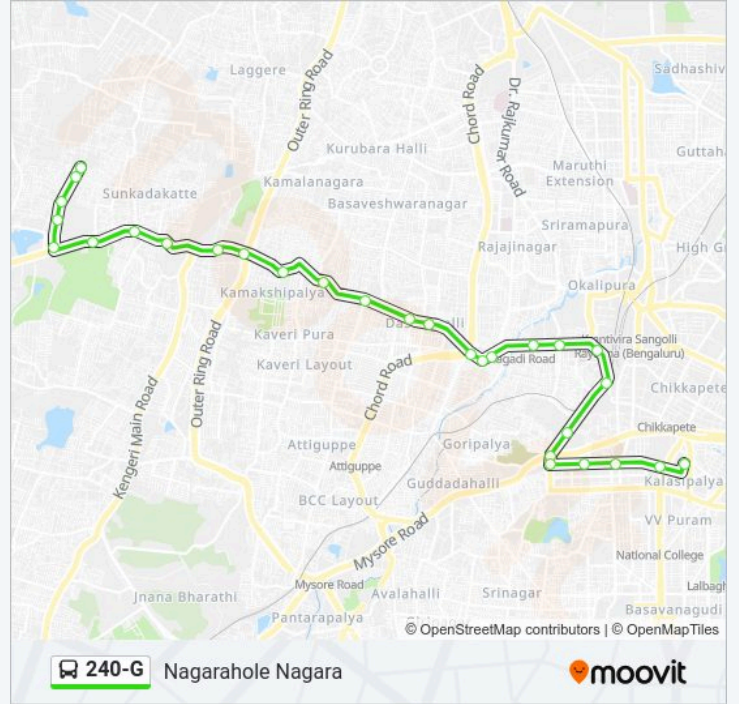

Pooja Convention Hall

Sumanahalli

Kottigepalya

Junction Of Sunkadakatte

Sunkadakatte

Janapriya Apartment

Herohalli Cross

Maruthi Nagara

Mahadeshwara Nagara

Prasanna Layout

Nagarahole Nagara

240-G bus time schedules and route maps are available in an offline PDF at moovitapp.com. Use the Moovit App to see live bus times, train schedule or subway schedule, and step-by-step directions for all public transit in Bengaluru.

© 2024 Moovit - All Rights Reserved