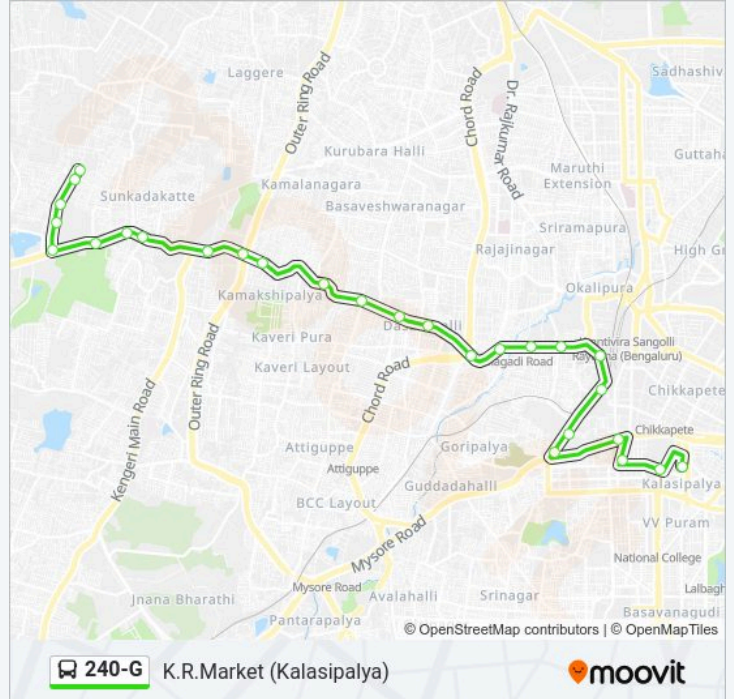

 240-G

K.R.Market (Kalasipalya)

Get The App

The 240-G bus line (K.R.Market (Kalasipalya)) has 2 routes. For regular weekdays, their operation hours are:

(1) K.R.Market (Kalasipalya): 11:00 - 13:15(2) Nagarahole Nagara: 10:05 - 11:55

Use the Moovit App to find the closest 240-G bus station near you and find out when is the next 240-G bus arriving.

Direction: K.R.Market (Kalasipalya)

27 stops

[VIEW LINE SCHEDULE](#)

Narahole Nagara
Prasanna Layout
Mahadeshwara Nagara
Maruthi Nagara
Herohalli Cross
Janapriya Apartment
Sunkadakatte
Junction Of Sunkadakatte
Kottigepalya
Sumanahalli
Summanahalli
Kamakshipalya
K.H.B.Colony
Agrahara Dasarahalli
Agrahara Dasarahalli
Magadi Road Toll Gate
Prasanna Theatre
10th Cross Magadi Road
5th Cross Magadi Road
Hunasemara
Binny Mill

240-G bus Info**Direction:** K.R.Market (Kalasipalya)**Stops:** 27**Trip Duration:** 35 min**Line Summary:**

Binnypet

C.R Police Ground

Vinayaka Talkies

Rayan Circle

Tippu Sulthan Palace

K.R.Market (Kalasipalya)

Direction: Nagarahole Nagara

29 stops

[VIEW LINE SCHEDULE](#)

K.R.Market (Kalasipalya)

Tippu Sulthan Palace

Rayan Circle

Water Tank Chamarajapet

Sirsi Circle