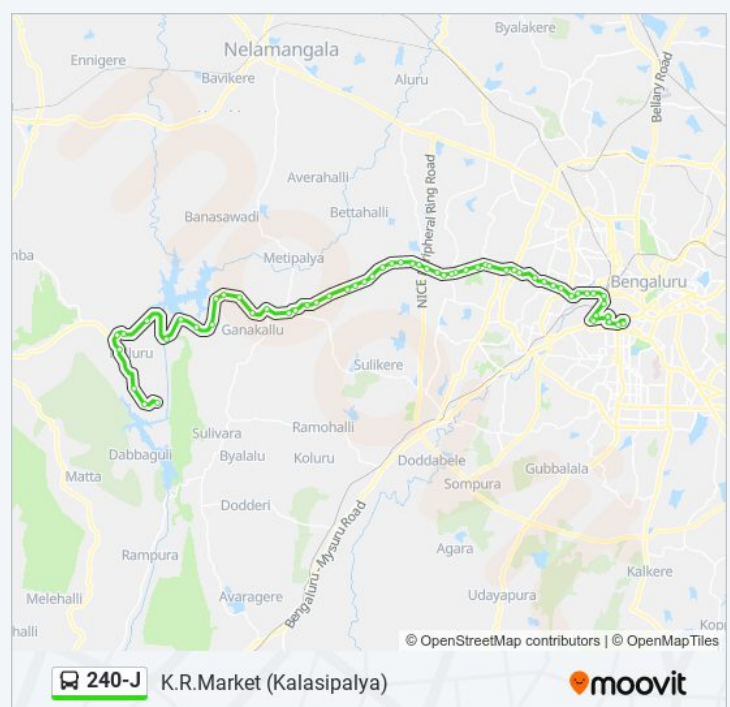

Sunday	05:45
Monday	05:45
Tuesday	05:45
Wednesday	05:45
Thursday	05:45
Friday	05:45
Saturday	05:45

240-J bus Info

Direction: K.R.Market (Kalasipalya)

Stops: 59

Trip Duration: 88 min

Line Summary:

Seegehalli Cross