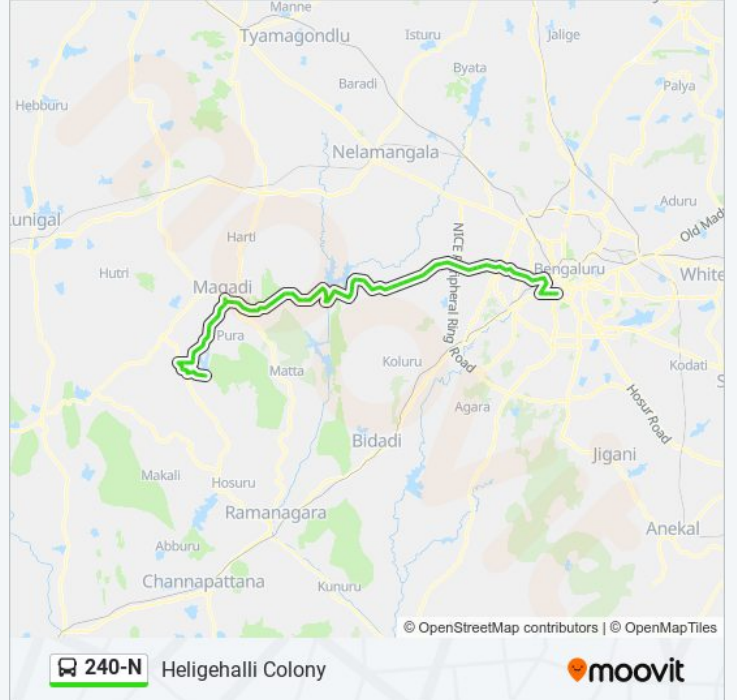

## 240-N bus Info

**Direction:** Heligehalli Colony

**Stops:** 83

**Trip Duration:** 158 min

**Line Summary:**

Sunkadakatte  
Janapriya Apartment  
Herohalli Cross  
Anjananagara  
East West College Cross  
Byadarahalli  
Kempegowda Nagara  
Gollarahatti  
Kachohalli Gate  
Chikka Gollarahatti  
Forest Gate  
Machohalli Gate  
Kadabagere Cross  
Seegehalli Cross  
Hamsa Farm  
Channenahalli Arch  
Channenahalli  
Honaganahatti  
Channadasipalya  
Lakkuppe  
Ganesha Temple Tavarekere  
Tavarekere  
Peddanapalya Cross  
Deva Machohalli Cross  
Karikallu  
R.I.N.A.C.Factory Marenahalli  
Marenahalli  
Cholanayakanahalli  
Gangappanahalli  
T.B.Gate Thippagondanahalli  
T.G.Halli Quarters  
Shanubhoganahalli  
Varadenahalli Handpost