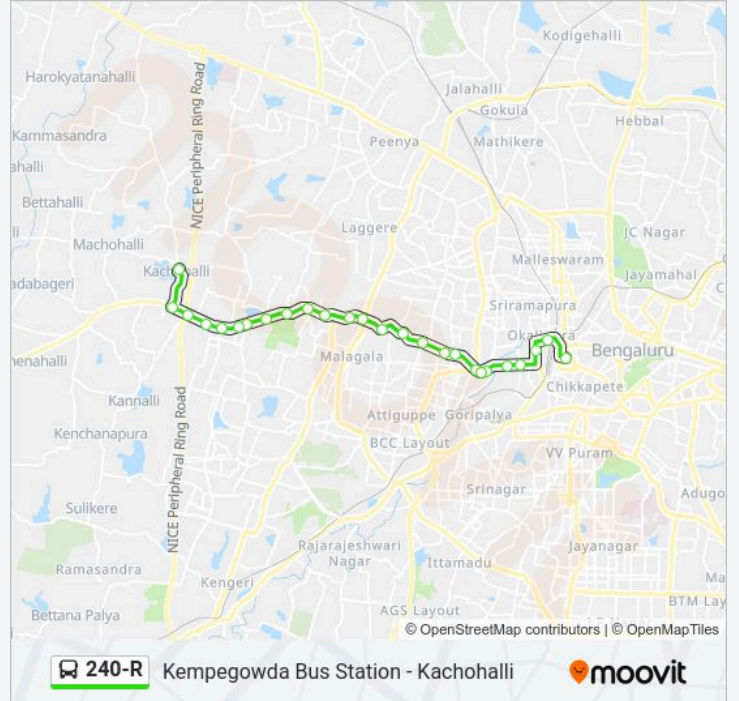

 **240-R**

Kempegowda Bus Station - Kachohalli

Get The App

The 240-R bus line (Kempegowda Bus Station - Kachohalli) has 2 routes. For regular weekdays, their operation hours are: (1) Kachohalli: 09:20 - 13:50(2) Kempegowda Bus Station: 08:15 - 15:30
Use the Moovit App to find the closest 240-R bus station near you and find out when is the next 240-R bus arriving.

240-R bus Info

Direction: Kachohalli

Stops: 26

Trip Duration: 34 min

Line Summary:

Byadarahalli

Kempegowda Nagara

Gollarahatti

Kachohalli Gate

Kachohalli

Direction: Kempegowda Bus Station

25 stops

[VIEW LINE SCHEDULE](#)

Kachohalli

Kachohalli Gate

Gollarahatti