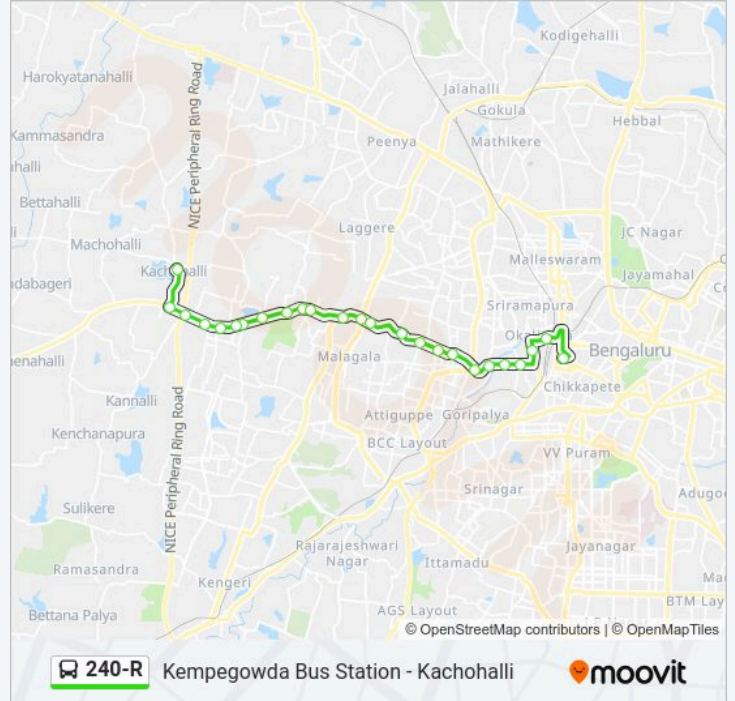

 **240-R**

Kempegowda Bus Station - Kachohalli

Get The App

The 240-R bus line (Kempegowda Bus Station - Kachohalli) has 2 routes. For regular weekdays, their operation hours are: (1) Kachohalli: 09:20 - 13:50(2) Kempegowda Bus Station: 08:15 - 15:30
Use the Moovit App to find the closest 240-R bus station near you and find out when is the next 240-R bus arriving.

Kempegowda Bus Station Route Timetable:

Sunday	08:15 - 15:30
Monday	08:15 - 15:30
Tuesday	08:15 - 15:30
Wednesday	08:15 - 15:30
Thursday	08:15 - 15:30
Friday	08:15 - 15:30
Saturday	08:15 - 15:30

240-R bus Info

Direction: Kempegowda Bus Station

Stops: 25

Trip Duration: 34 min

Line Summary:

Magadi Road Toll Gate

Prasanna Theatre

10th Cross Magadi Road

5th Cross Magadi Road

Minerva Mill

Okalipura

Kempegowda Bus Station

240-R bus time schedules and route maps are available in an offline PDF at moovitapp.com. Use the Moovit App to see live bus times, train schedule or subway schedule, and step-by-step directions for all public transit in Bengaluru.