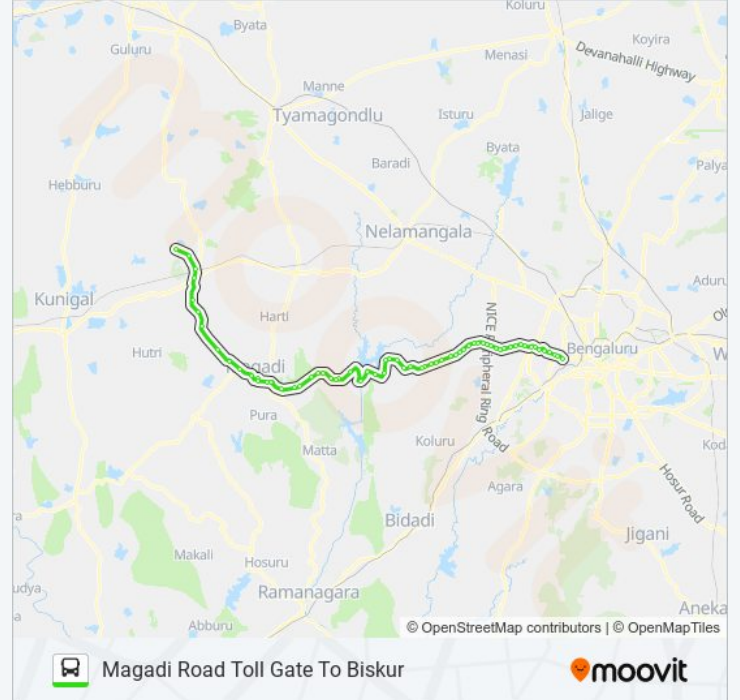

Kadabagere Cross

Seegehalli Cross

Hamsa Farm

Channenahalli Arch

Channenahalli

Honaganahatti

Channadasipalya

Lakkuppe

Ganesha Temple Tavarekere

Tavarekere

Peddanapalya Cross

Deva Machohalli Cross

Karikallu

R.I.N.A.C.Factory Marenahalli

Marenahalli

Cholanayakanahalli

Gangappanahalli

T.B.Gate Thippagondanahalli

T.G.Halli Quarters

Shanubhoganahalli

Varadenahalli Handpost

Adakamaranahalli Cross (Magadi Road)

Bachenahatti

Dudapanahalli

Thagachaguppe

Chikka Thogurupalya

Maralugondla Cross

Thandya

Jyothipura

Ranganathpura

Thirumala Gate

Hosapete Gate

Hombalamma Kere