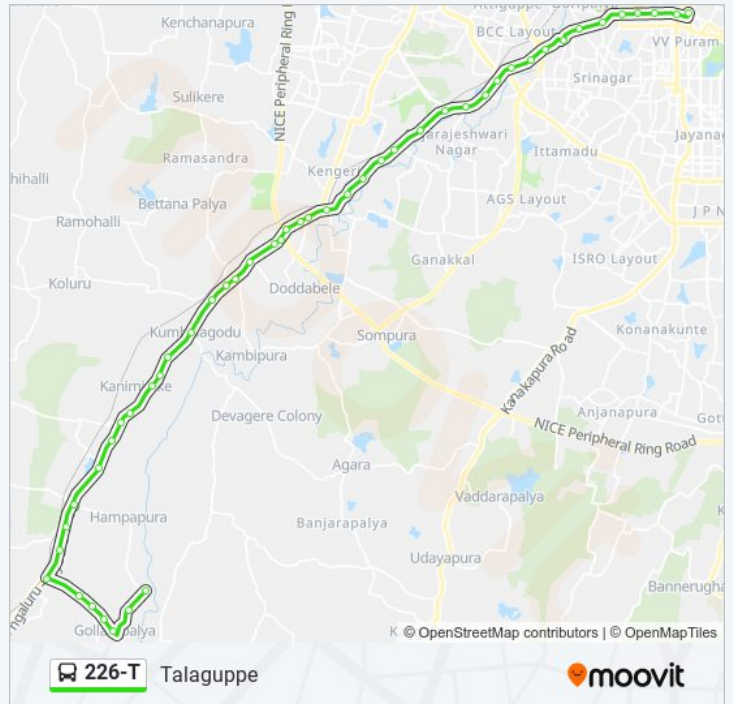

Water Tank Chamarajapet

Sirsi Circle

Mysore Road Toll Gate

New Guddadahalli

Mysore Road Bus Station

Iyyannashetty

B.H.E.L.

Mysore Road Metro Station

Nayandahalli

B.W.S.S.B.Quarters Nayandahalli

Rajarajeshwari Nagara Gate

Bengaluru University Gate

Jayaram Das Factory

R.V.College

Dubasipalya Cross

Mylasandra Cross

Kengeri Bus Station

Kengeri Police Station

Kengeri Metro Station

I.M.A.C.India

Depot 12 Gate

Kengeri Road Junction

Basavanagara Kengeri

R.R.Medical College

Anchepalya Bidadi Road

Juggath Pharma

Ramohalli Cross

Kumbalagodu

Pepsi Gate

Swami Narayana Gurukula

Kanminake

Kanminake Colony

Hejjala Cross

Thursday

05:45 - 17:00

Friday

05:45 - 17:00

Saturday

05:45 - 17:00

226-T bus Info

Direction: Talaguppe

Stops: 48

Trip Duration: 74 min

Line Summary: