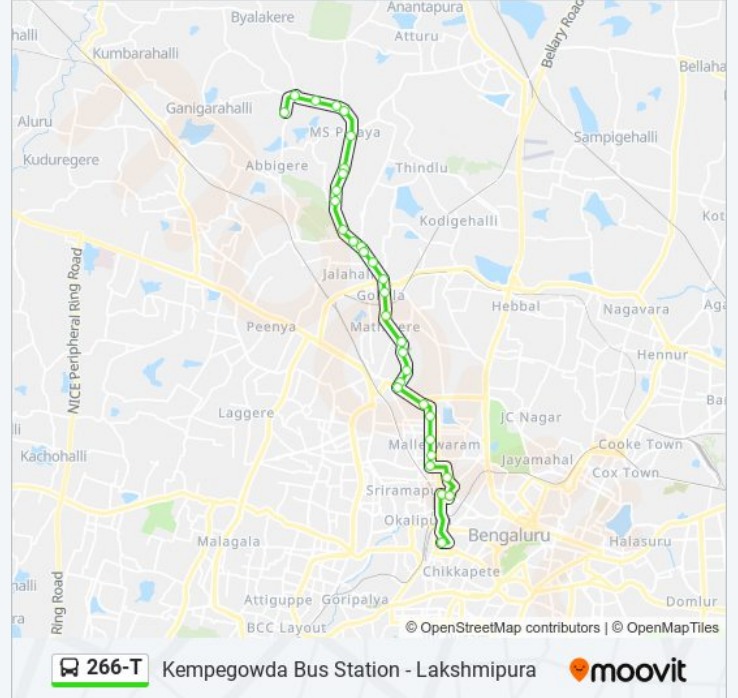

🚏 266-T

Kempegowda Bus Station - Lakshmipura

Get The App

The 266-T bus line (Kempegowda Bus Station - Lakshmipura) has 2 routes. For regular weekdays, their operation hours are:

(1) Kempegowda Bus Station: 05:45 - 20:05(2) Lakshmipura: 06:45 - 21:15

266-T bus Info

Direction: Kempegowda Bus Station

Stops: 32

Trip Duration: 41 min

Line Summary:

Toll Gate Yeshwanthapura

Yeshwanthpura Circle

Tata Institute - Sankey Road

18th Cross Malleshwaram

13th Cross Malleshwaram

8th Cross Malleshwaram

Malleshwaram Circle

Malleshwaram Link Road

Sheshadripuram College

Central (Towards K.B.S.Majestic)

Kempegowda Bus Station

Direction: Lakshmipura

34 stops

[VIEW LINE SCHEDULE](#)

Kempegowda Bus Station

Anand Rao Circle

Swastik Sheshadripuram College

Central (Towards Malleshwaram)

Malleshwaram Circle