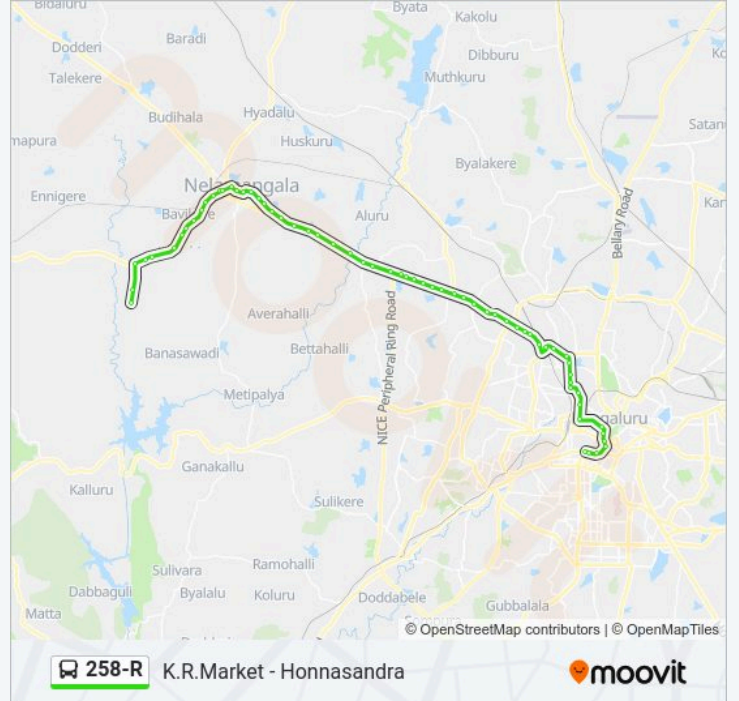

T.B Nelamangala

Weavers Colony Nelamangala

Nursery Nelamangala

Binnamangala

Vishwa Shanti Ashrama

Arishinakunte

Devannanapalya

Dasanapura

Adakamaranahalli

Makali

Madanayakanahalli

T.C.I.

Madavara Nice Road Junction (B.I.E.C)

Anchepalya

Jindal

Chikkabidarakallu

Marison Factory

Widia Factory

Nagasandra Metro Station

8th Mile Dasarahalli

T Dasarahalli

Jalahalli Cross

Peenya

S.R.S.Peenya

C.M.T.I.

Goraguntepalya

M.E.I.Factory

R.M.C.Yard (Yashwanthapura New Railway Station)

Govardhan Talkies

Yeshwanthapura T.T.M.C

Yeshwanthpura Circle

Tata Institute - Sankey Road