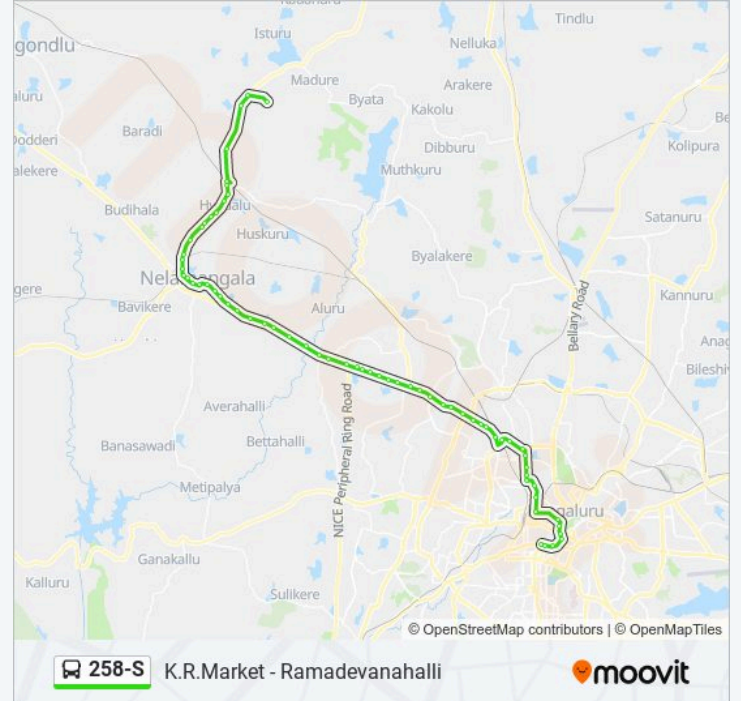

Weavers Colony Nelamangala

Nursery Nelamangala

Binnamangala

Vishwa Shanti Ashrama

Arishinakunte

Devannanapalya

Dasanapura

Adakamaranahalli

Makali - Tumkur Road

Madanayakanahalli

T.C.I.

Madavara Nice Road Junction (B.I.E.C)

Anchepalya

Jindal

Chikkabidarakallu

Marison Factory

Widia Factory

Nagasandra Metro Station

8th Mile Dasarahalli

T Dasarahalli

Jalahalli Cross

Peenya

S.R.S.Peenya

C.M.T.I.

Goraguntepalya

M.E.I.Factory

R.M.C.Yard (Yashwanthapura New Railway Station)

Govardhan Talkies

Yeshwanthapura T.T.M.C

Yeshwanthpura Circle

Tata Institute - Sankey Road

18th Cross Malleshwaram