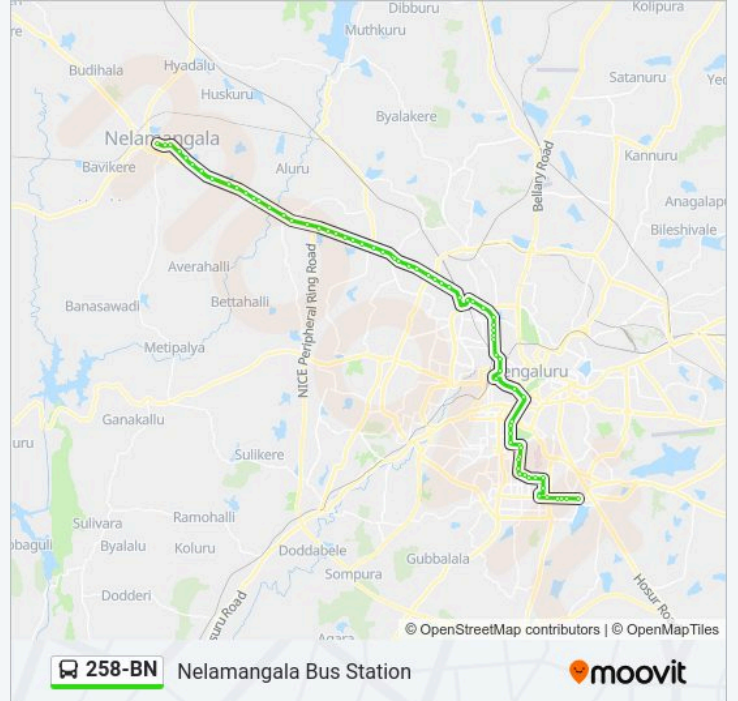

St.Marthas Hospital Corporation

Mysore Bank

Kempegowda Bus Station

Anand Rao Circle

Swastik Sheshadripuram College

Central (Towards Malleshwaram)

Malleshwaram Circle

8th Cross Malleshwaram

11th Cross Malleshwaram

15th Cross Malleshwaram

18th Cross Malleshwaram

Tata Institute

Yeshwanthpura Circle

Yeshwanthpura T.T.M.C

Govardhan Talkies

R.M.C.Yard (Yashawanthpura New Railway Station)

M.E.I.Factory

Goraguntepalya

C.M.T.I.

S.R.S.Peenya

Peenya

Jalahalli Cross

Jalahalli Metro Station

Jalahalli Cross

T Dasarahalli

8th Mile Dasarahalli

Nagasandra Metro Station

Widia Factory

Marison Factory

Chikkabidarakallu

Jindal

Anchepalya