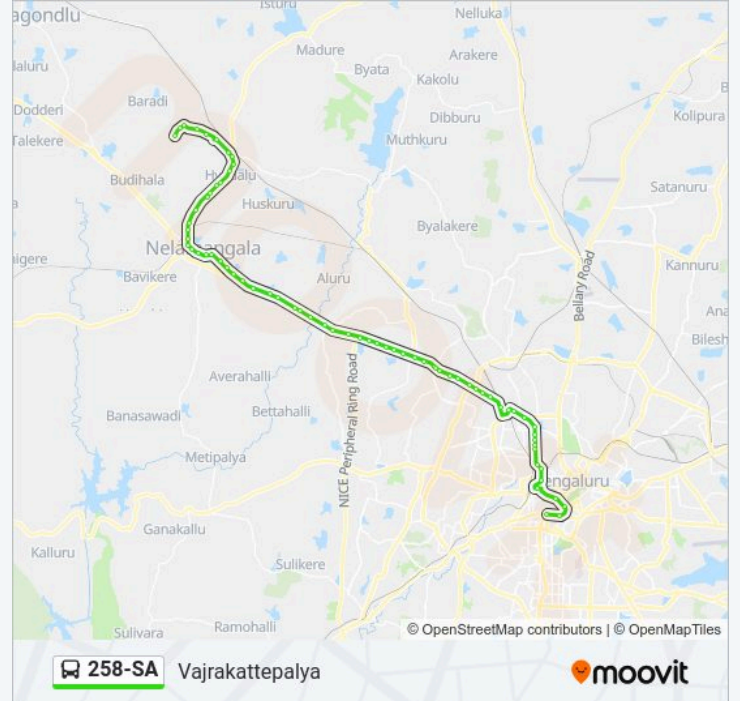

Yeshwanthpura Circle

Yeshwanthpura T.T.M.C

Govardhan Talkies

R.M.C.Yard (Yashwanthpura New Railway Station)

M.E.I.Factory

Goraguntepalya

C.M.T.I.

S.R.S.Peenya

Peenya

Jalahalli Cross

Jalahalli Metro Station

Jalahalli Cross

T Dasarahalli

8th Mile Dasarahalli

Nagasandra Metro Station

Widia Factory

Marison Factory

Chikkabidarakallu

Jindal

Anchepalya

Madavara Nice Road Junction (B.I.E.C)

T.C.I.

Madanayakanahalli

Makali

Adakimaranahalli Bridge

Adakamaranahalli

Dasanapura

Devannanapalya

Arishinakunte

Vishwa Shanti Ashrama

Binnamangala

Nursery Nelamangala