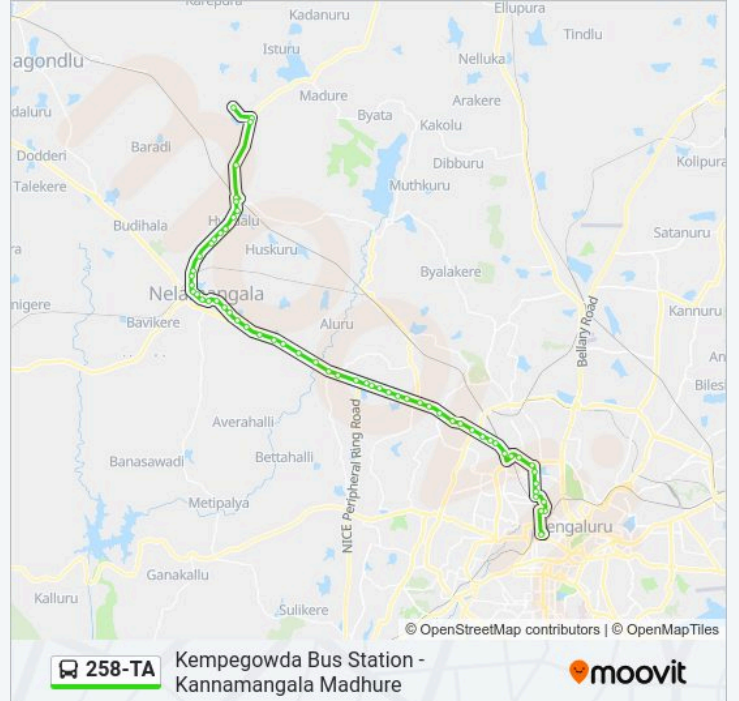

Nelamangala Hunasemara

Nelamangala Bus Stand

Anjaneya Temple Nelamangala

T.B Nelamangala

Weavers Colony Nelamangala

Nursery Nelamangala

Binnamangala

Vishwa Shanti Ashrama

Arishinakunte

Devannanapalya

Dasanapura

Adakamaranahalli

Makali

Madanayakanahalli

T.C.I.

Madavara Nice Road Junction (B.I.E.C)

Anchepalya

Jindal

Chikkabidarakallu

Marison Factory

Widia Factory

Nagasandra Metro Station

8th Mile Dasarahalli

T Dasarahalli

Jalahalli Cross

Peenya

S.R.S.Peenya

C.M.T.I.

Goraguntepalya

M.E.I.Factory

R.M.C.Yard (Yashawanthapura New Railway Station)

Govardhan Talkies