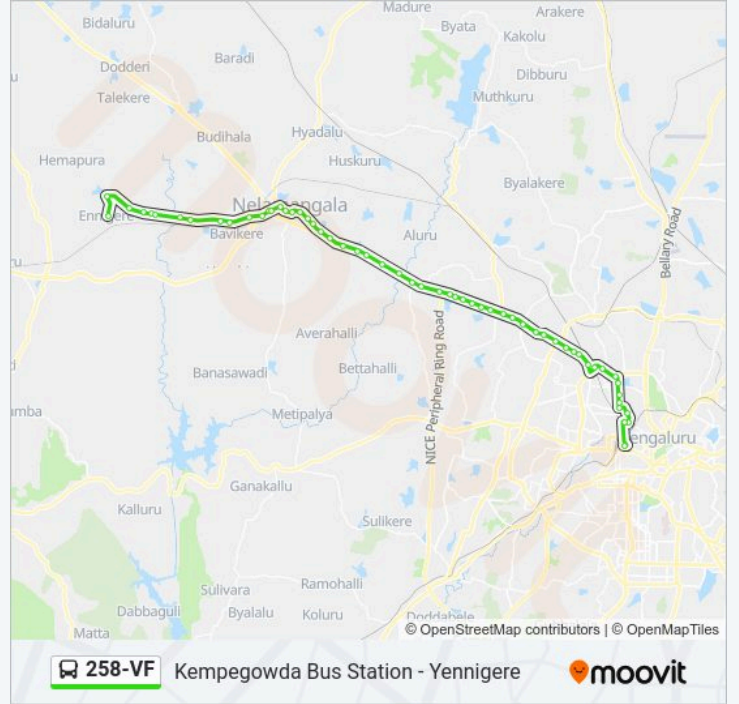

R.M.C.Yard (Yashwanthapura New Railway Station)

Govardhan Talkies

Yeshwanthapura T.T.M.C

Yeshwanthpura Circle

Tata Institute - Sankey Road

18th Cross Malleshwaram

13th Cross Malleshwaram

8th Cross Malleshwaram

Malleshwaram Circle

Malleshwaram Link Road

Sheshadripuram College

Central (Towards K.B.S.Majestic)

Kempegowda Bus Station

Direction: Yennigere

58 stops

[VIEW LINE SCHEDULE](#)