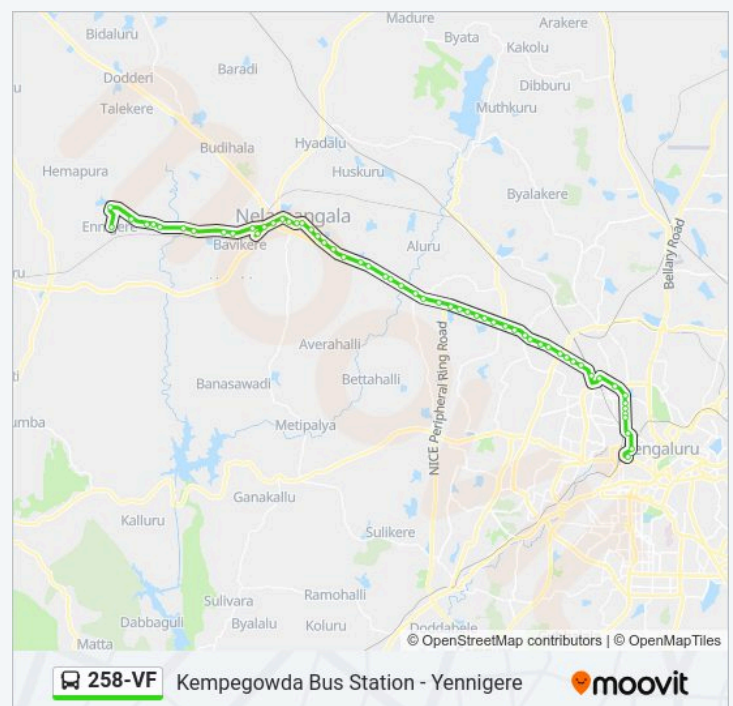

Malleshwaram Link Road

Sheshadripuram College

Central (Towards K.B.S.Majestic)

Kempegowda Bus Station

Direction: Yennigere

58 stops

[VIEW LINE SCHEDULE](#)

Kempegowda Bus Station

Anand Rao Circle

Central (Towards Malleshwaram)

Malleshwaram Circle

8th Cross Malleshwaram

11th Cross Malleshwaram

15th Cross Malleshwaram

18th Cross Malleshwaram

Tata Institute

Yeshwanthapura T.T.M.C

Govardhan Talkies

R.M.C.Yard (Yashwanthapura New Railway Station)

M.E.I.Factory

Goraguntepalya

C.M.T.I.

S.R.S.Peenya

Peenya

Jalahalli Cross

Jalahalli Cross

T Dasarahalli

8th Mile Dasarahalli

Nagasandra Metro Station

Widia Factory

Marison Factory

258-VF bus Time Schedule

Yennigere Route Timetable:

Sunday	06:10 - 19:20
Monday	06:10 - 19:20
Tuesday	06:10 - 19:20
Wednesday	06:10 - 19:20
Thursday	06:10 - 19:20
Friday	06:10 - 19:20
Saturday	06:10 - 19:20

258-VF bus Info

Direction: Yennigere

Stops: 58

Trip Duration: 92 min

Line Summary: