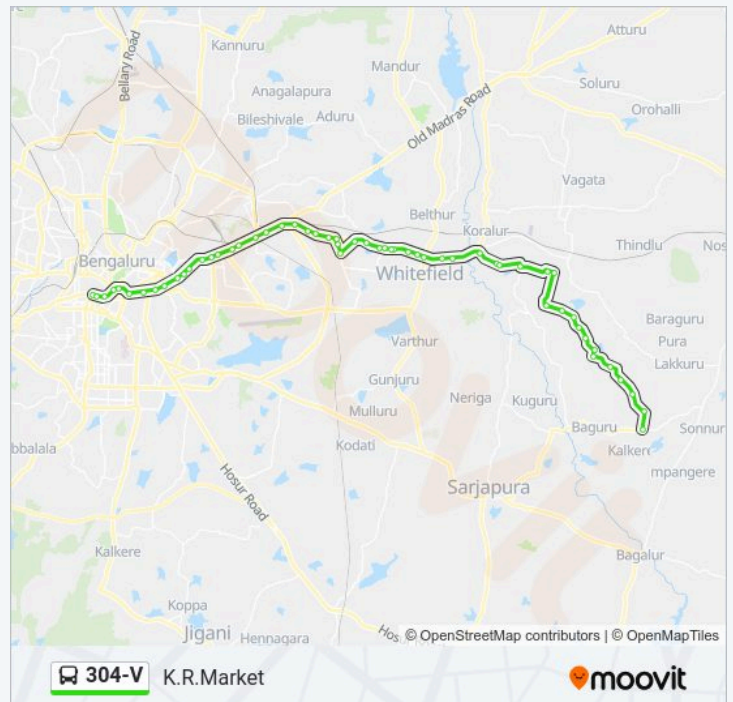

304-V bus Info

Direction: K.R.Market

Stops: 56

Trip Duration: 88 min

Line Summary:

Prestige Shantiniketana / Manipal Hospital

Rajapalya

Hoodi