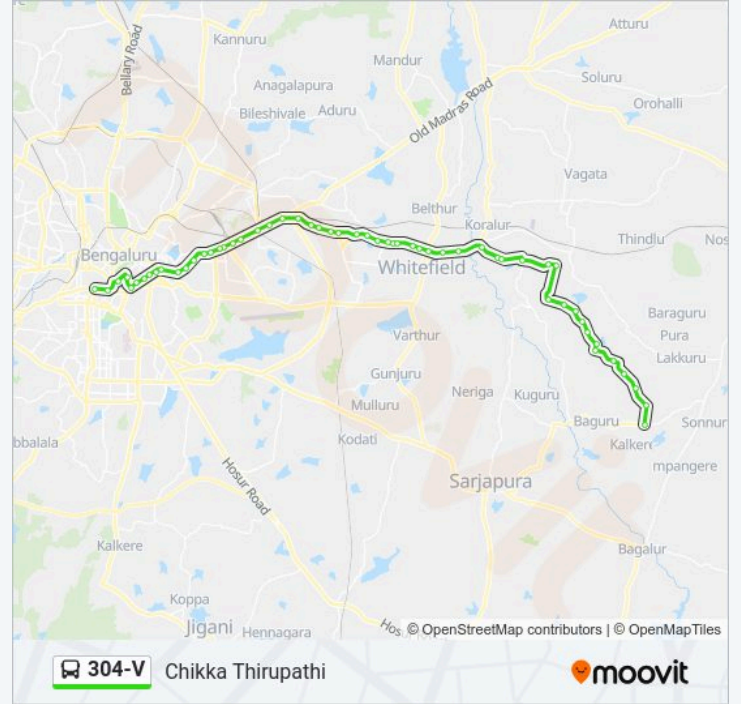

K.R.Puram Metro Station

B Narayanapura

Mahadevapura

Singayyanapalya

Garudacharpalya

Brook Steel E.S.I.

Hoodi

Rajapalya

Prestige Shantiniketana / Manipal Hospital

Big Bazar I.T.P.L.

Pattandur Agrahara Gate

I.T.P.L.Whitefield

G.R Tech Park I.T.P.L

B.P.L.

Hope Farm

M.V.J.College

Channasandra

Thirumalashettyhalli Cross

Samethanahalli

Old Samethanahalli

Bhodhana Hosahalli

Dodda Dunnasandra

Dodda Dunnasandra Cross

Anugondanahalli Cross

Obalapura Gate

Medi Mallasandra

Mata Mallasandra

Arehalli Cross

Kalkunte Agrahara School

Kalkunte Agrahara

Shiva Ittige Factory

Yettu Kodi