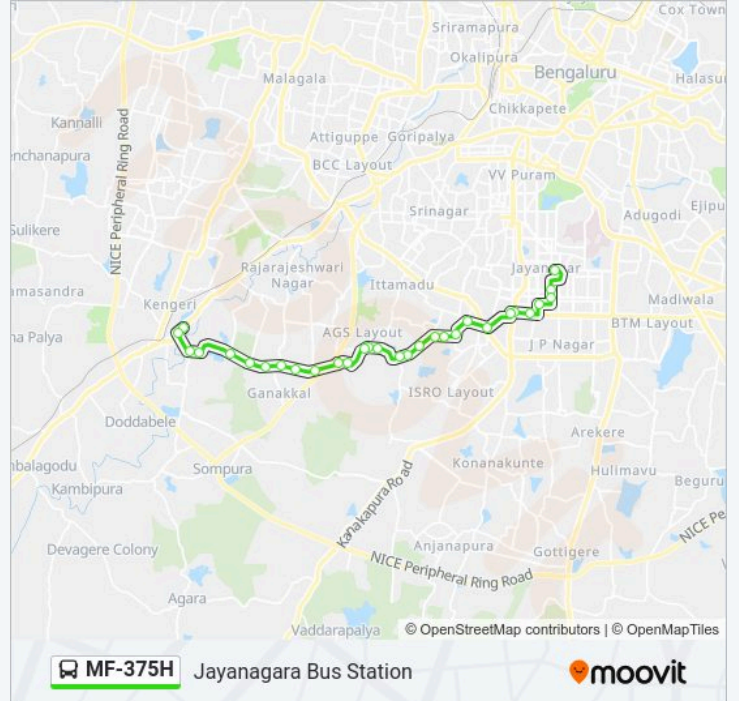

Kadirenahalli Village

Kadirenahalli Cross

Banashankari Bus Station

Banashankari

Sangam Circle

Jayanagara 40th Cross

38th Cross Jayanagara

Jayanagara Telephone Exchange

Jayanagara T.T.M.C.

Direction: Kengeri Bus Station

32 stops

[VIEW LINE SCHEDULE](#)

Jayanagara T.T.M.C.

Jayanagara 4th Block

Jayanagara Telephone Exchange

Jayanagara Telephone Exchange

38th Cross Jayanagara

Jayanagara 40th Cross

Sangam Circle

Banashankari Bus Station

Banashankari

Kadirenahalli Cross

Kadirenahalli Village

Prarthana School

Gowdanapalya

Chikkallasandra Aralimara

Chikkallasandra Bank Colony

K.R.Hospital Uttarahalli

Uttarahalli

Arehalli

MF-375H bus Time Schedule

Kengeri Bus Station Route Timetable:

Sunday	06:35 - 20:20
Monday	06:35 - 20:20
Tuesday	06:35 - 20:20
Wednesday	06:35 - 20:20
Thursday	06:35 - 20:20
Friday	06:35 - 20:20
Saturday	06:35 - 20:20

MF-375H bus Info

Direction: Kengeri Bus Station

Stops: 32

Trip Duration: 41 min

Line Summary: