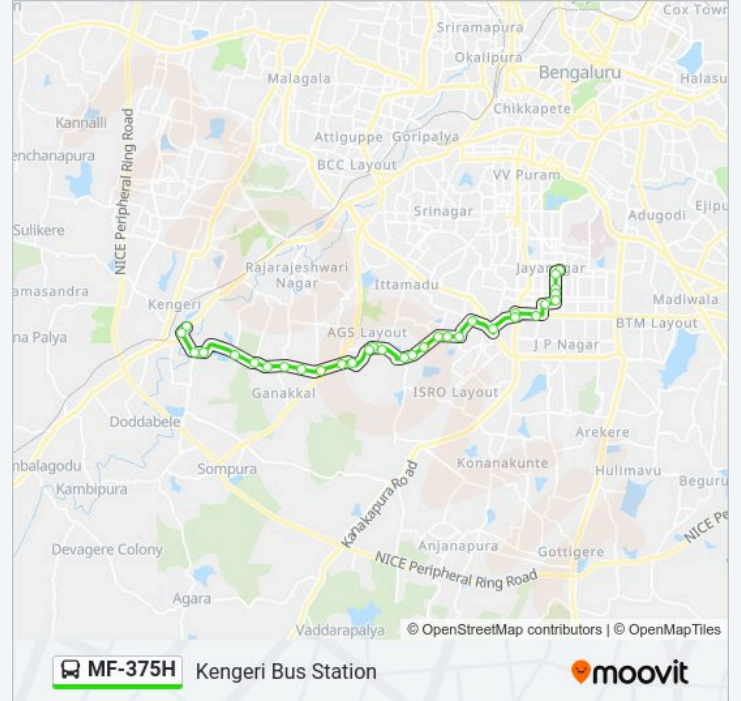

Poornaprajna Layout

Uttarahalli Water Tank

Pattamma Temple Uttarahalli

Channasandra Uttarahalli

Channasandra

Channasandra Colony

Indo American Hybrid Farm

Srinivasapura

Omkar Hills

B.G.S.Hospital

Ashrama Savandarbar

Junction Of Gollahalli Road

Kengeri

Kengeri Bus Station

MF-375H bus time schedules and route maps are available in an offline PDF at moovitapp.com. Use the Moovit App to see live bus times, train schedule or subway schedule, and step-by-step directions for all public transit in Bengaluru.

© 2024 Moovit - All Rights Reserved