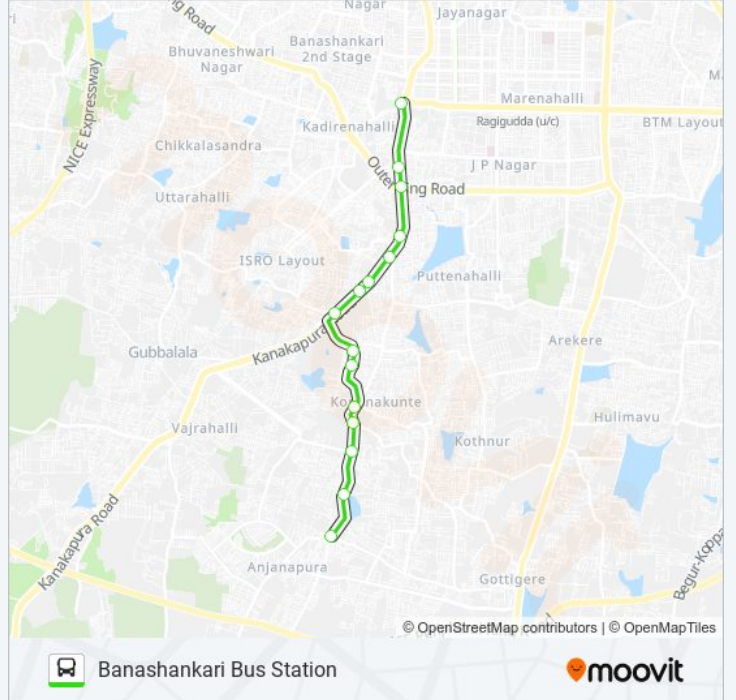

MF-215BB bus Info**Direction:** Anjanapura**Stops:** 15**Trip Duration:** 21 min**Line Summary:**

Direction: Banashankari Bus Station

15 stops

[VIEW LINE SCHEDULE](#)

- Anjanapura
- Nandi Garden Kothanur
- Avalahalli Tippu Circle
- Glass Factory Avalahalli
- Hari Nagara Cross
- Sowdamini Kalyana Mantapa
- Konanakunte
- Konanakunte Cross (Kanakapura Road)
- Metro Whole Sale (Kanakapura Road)
- Yelachenahalli Metro Station
- Yelachenahalli
- Jaraganahalli
- J.P.Nagara Metro Station
- Sarakki
- Banashankari Bus Station

MF-215BB bus Time Schedule

Banashankari Bus Station Route Timetable:

Sunday	07:35 - 20:05
Monday	07:35 - 20:05
Tuesday	07:35 - 20:05
Wednesday	07:35 - 20:05
Thursday	07:35 - 20:05
Friday	07:35 - 20:05
Saturday	07:35 - 20:05

MF-215BB bus Info

Direction: Banashankari Bus Station

Stops: 15

Trip Duration: 19 min

Line Summary:

MF-215BB bus time schedules and route maps are available in an offline PDF at moovitapp.com. Use the [Moovit App](#) to see live bus times, train schedule or subway schedule, and step-by-step directions for all public transit in Bengaluru.