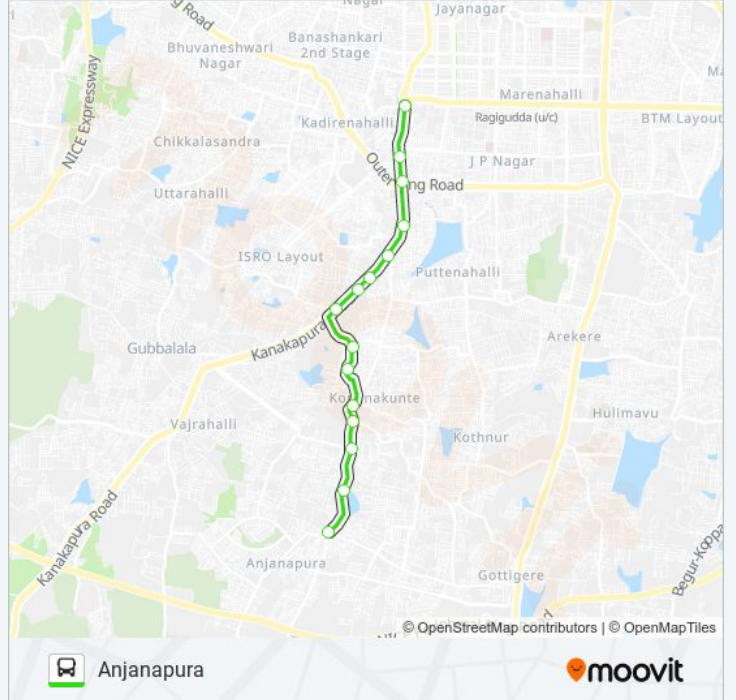

Use the Moovit App to find the closest MF-215BB bus station near you and find out when is the next MF-215BB bus arriving.

Direction: Anjanapura

15 stops

[VIEW LINE SCHEDULE](#)

Banashankari Bus Station

Sarakki

Hari Nagara Cross

Glass Factory Avalahalli

Avalahalli Tippu Circle

Nandi Garden Kothanur

Anjanapura

MF-215BB bus Time Schedule

Anjanapura Route Timetable:

Sunday	07:00 - 19:30
Monday	07:00 - 19:30
Tuesday	07:00 - 19:30
Wednesday	07:00 - 19:30
Thursday	07:00 - 19:30
Friday	07:00 - 19:30
Saturday	07:00 - 19:30

MF-215BB bus Info**Direction:** Anjanapura**Stops:** 15**Trip Duration:** 21 min**Line Summary:**

Direction: Banashankari Bus Station

15 stops

[VIEW LINE SCHEDULE](#)

- Anjanapura
- Nandi Garden Kothanur
- Avalahalli Tippu Circle
- Glass Factory Avalahalli
- Hari Nagara Cross
- Sowdamini Kalyana Mantapa
- Konanakunte
- Konanakunte Cross (Kanakapura Road)
- Metro Whole Sale (Kanakapura Road)
- Yelachenahalli Metro Station
- Yelachenahalli
- Jaraganahalli
- J.P.Nagara Metro Station
- Sarakki
- Banashankari Bus Station