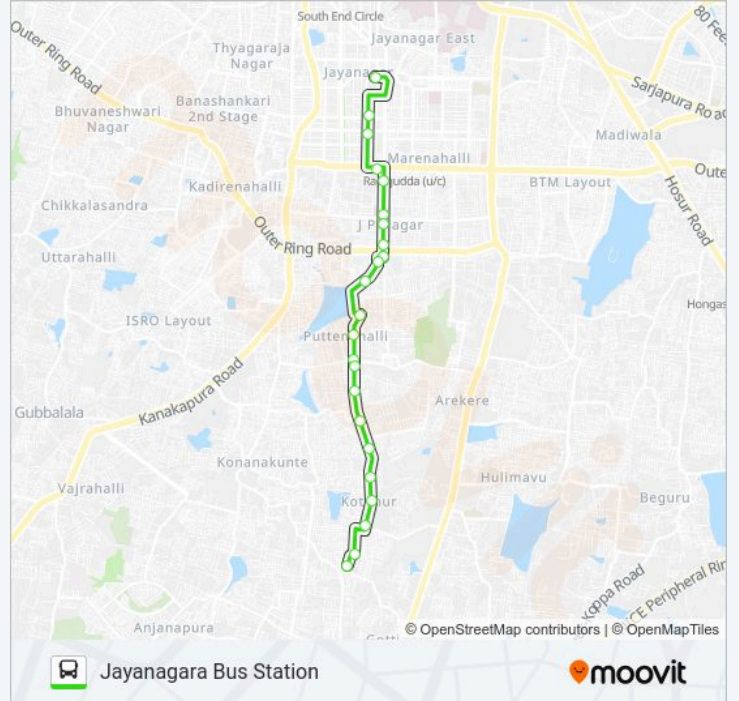

Marenahalli

Sri Raghavendra Swamy Temple

38th Cross Jayanagara

Jayanagara Telephone Exchange

Jayanagara T.T.M.C.

MF-215CA bus time schedules and route maps are available in an offline PDF at moovitapp.com. Use the Moovit App to see live bus times, train schedule or subway schedule, and step-by-step directions for all public transit in Bengaluru.

© 2024 Moovit - All Rights Reserved