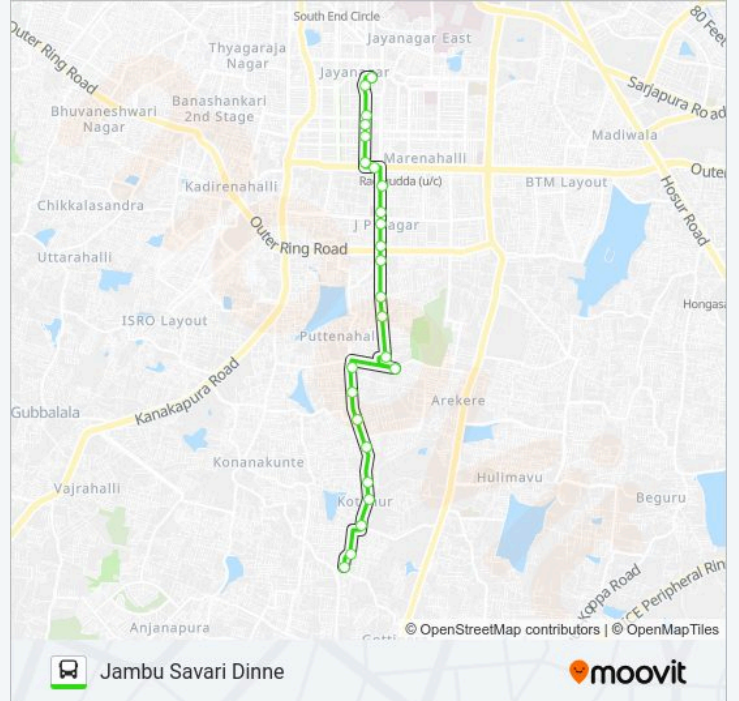

Use the Moovit App to find the closest MF-215CA bus station near you and find out when is the next MF-215CA bus arriving.

Direction: Jambu Savari Dinne

25 stops

[VIEW LINE SCHEDULE](#)

Jayanagara T.T.M.C.
Jayanagara 4th Block
Jayanagara Telephone Exchange
Jayanagara Telephone Exchange
38th Cross Jayanagara
5th Block Jayanagara
Sri Raghavendra Swamy Temple
Marenahalli
Rv Dental College
Rv Dental College
J.P. Nagara 15th Cross
Oxford College Jp Nagara
Royal School
Shobha Tulip J.P.Nagara
Bank Of Baroda (Nayara Petrol Pump)
Nayara Petrol Pump Lakshmi Layout
Brigade Millennium Mayflower
R.B.I.Layout
Gowrava Nagar
Navodaya Nagara
Kothanuru Dinne Ganesha Temple

MF-215CA bus Info**Direction:** Jambu Savari Dinne**Stops:** 25**Trip Duration:** 22 min**Line Summary:**

Water Tank Kothanur Dinne

Bk Circle

Surabhi Layout

Jambusavari Dinne

Direction: Jayanagara Bus Station