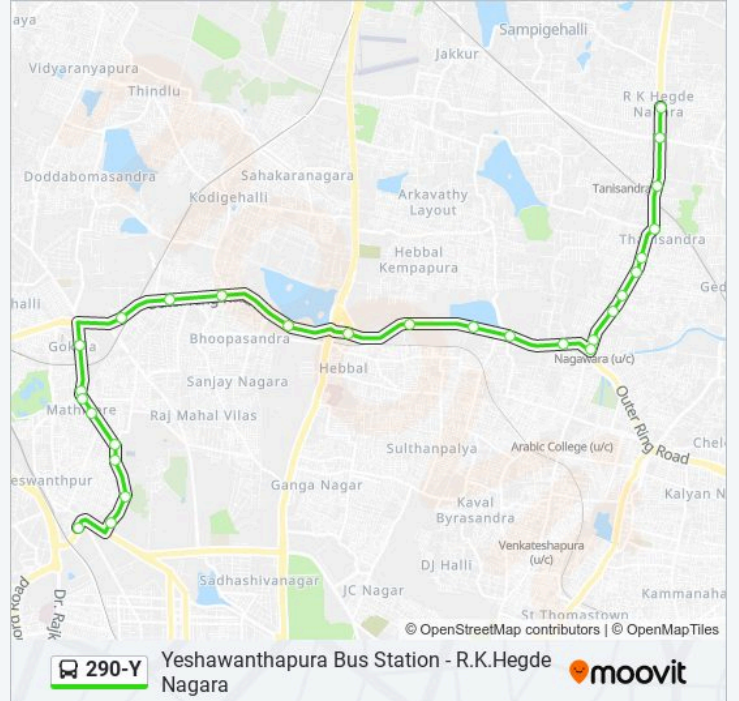

Saraipalya

Ashwathnagara Cross Nagavara Road

Ashwathnagara Nagavara Road

Thanisandra

Book Factory

K Narayanapura Cross

R.K.Hegde Nagara

Direction: Yeshwanthapura Bus Station

29 stops

[VIEW LINE SCHEDULE](#)

R.K.Hegde Nagara

K Narayanapura Cross

Book Factory

Thanisandra

Ashwathnagara Nagavara Road

Ashwathnagara Cross Nagavara Road

Saraipalya

Vidhyasagara

Petrol Bunk Nagavara Junction

Junction Of Nagavara

Nagavara Junction

Manyatha Tech Park

Veerannapalya

Lumbini Garden

Kempapura

Hebbala Bridge

Hebbala Lake Ring Road

Bhadrapa Layout

290-Y bus Time Schedule

Yeshwanthapura Bus Station Route Timetable:

Sunday	07:40 - 20:15
Monday	07:40 - 20:15
Tuesday	07:40 - 20:15
Wednesday	07:40 - 20:15
Thursday	07:40 - 20:15
Friday	07:40 - 20:15
Saturday	07:40 - 20:15

290-Y bus Info

Direction: Yeshwanthapura Bus Station

Stops: 29

Trip Duration: 44 min

Line Summary: