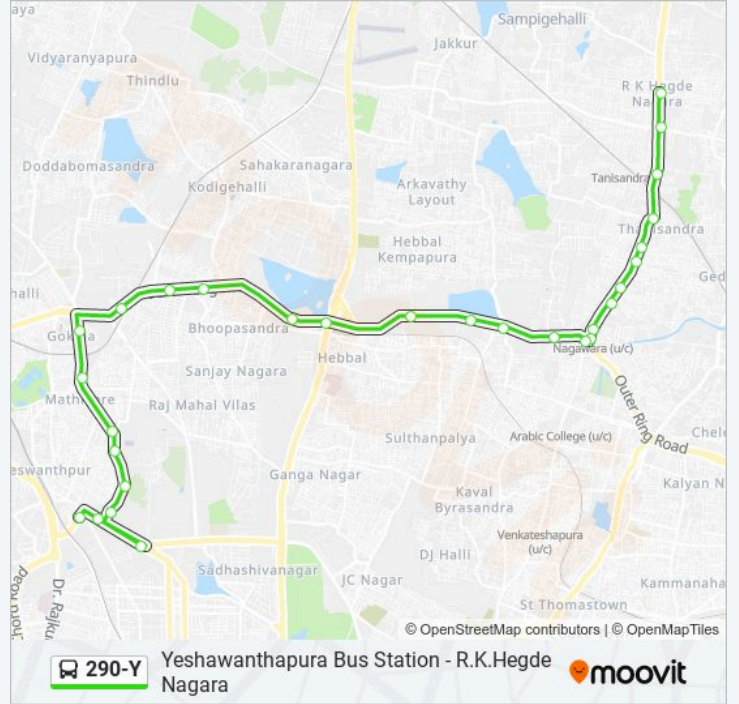

### 290-Y bus Info

**Direction:** Yeshwanthapura Bus Station

**Stops:** 29

**Trip Duration:** 44 min

**Line Summary:**

Devinagara Cross

Kuvempu Circle

Gokula

Mathikere

M.S.Ramaiah College

Diwanarapalya

Ayyapa Temple Yeshwanthapura

Toll Gate Yeshwanthapura

Tata Institute

Yeshwanthapura Circle

Yeshwanthapura T.T.M.C