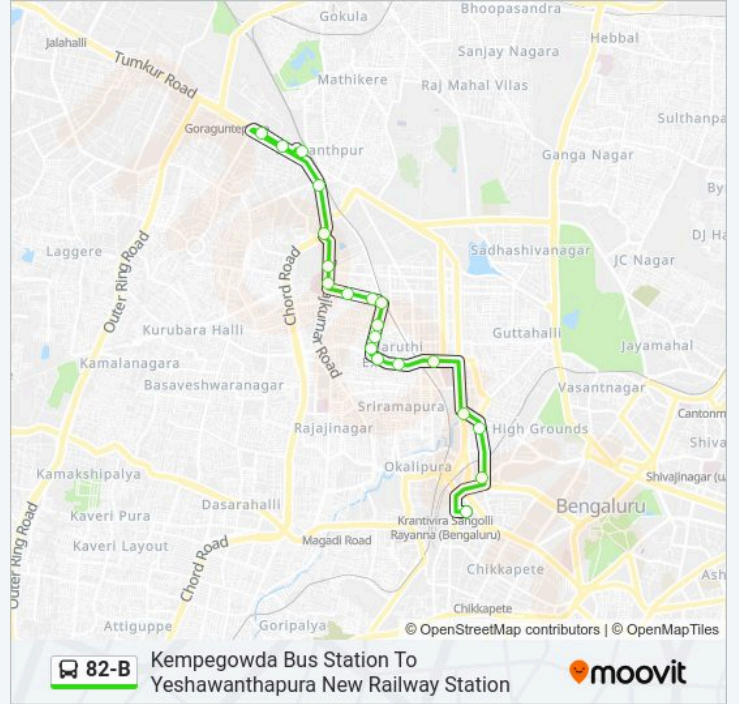

## Kempegowda Bus Station To Yeshawanthapura New Railway Station

[Get The App](#)

The 82-B bus line Kempegowda Bus Station To Yeshawanthapura New Railway Station has one route. For regular weekdays, their operation hours are:

### Direction: Yeshawanthapura New Railway Station

20 stops

[VIEW LINE SCHEDULE](#)

Kempegowda Bus Station

Anand Rao Circle

Swastik Sheshadripuram College

Central (Towards Malleshwaram)

Malleshwaram Circle

### 82-B bus Time Schedule

Yeshawanthapura New Railway Station Route  
Timetable:

Sunday	07:10 - 20:30
Monday	07:10 - 20:30
Tuesday	07:10 - 20:30
Wednesday	07:10 - 20:30
Thursday	07:10 - 20:30
Friday	07:10 - 20:30
Saturday	07:10 - 20:30

### 82-B bus Info

**Direction:** Yeshawanthapura New Railway Station

**Stops:** 20

**Trip Duration:** 20 min

**Line Summary:**

82-B bus time schedules and route maps are available in an offline PDF at [moovitapp.com](https://moovitapp.com). Use the Moovit App to see live bus times, train schedule or subway schedule, and step-by-step directions for all public transit in Bengaluru.