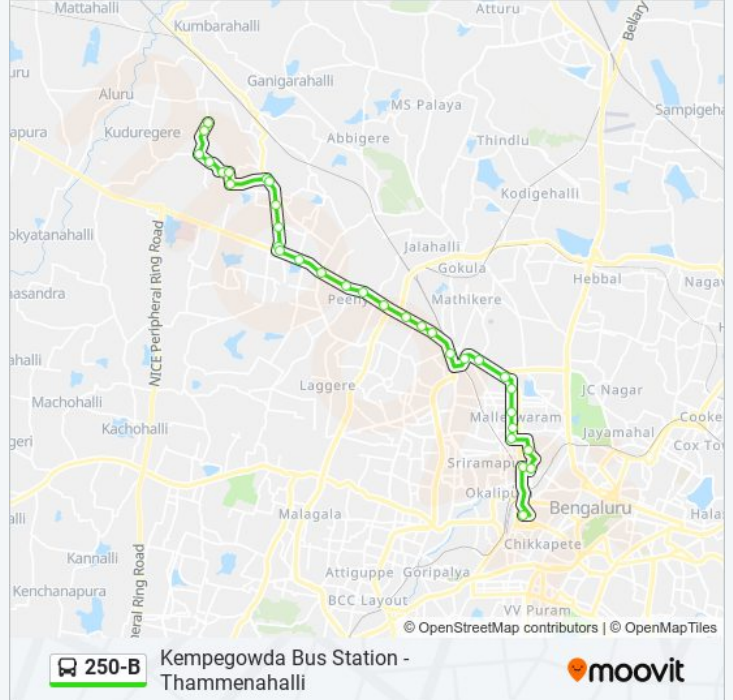

250-B bus Time Schedule

Kempegowda Bus Station Route Timetable:

Sunday	08:35 - 16:25
Monday	08:35 - 16:25
Tuesday	08:35 - 16:25
Wednesday	08:35 - 16:25
Thursday	08:35 - 16:25
Friday	08:35 - 16:25
Saturday	08:35 - 16:25

250-B bus Info

Direction: Kempegowda Bus Station

Stops: 33

Trip Duration: 47 min

Line Summary:

Govardhan Talkies

Yeshwanthapura Bus Station

Yeshwanthpura Circle

Tata Institute - Sankey Road

18th Cross Malleshwaram

13th Cross Malleshwaram

8th Cross Malleshwaram

Malleshwaram Circle

Malleshwaram Link Road

Sheshadripuram College

Central (Towards K.B.S.Majestic)

Kempegowda Bus Station

Direction: Thammenahalli

35 stops

[VIEW LINE SCHEDULE](#)

Kempegowda Bus Station

Anand Rao Circle

Swastik Sheshadripuram College

Central (Towards Malleshwaram)