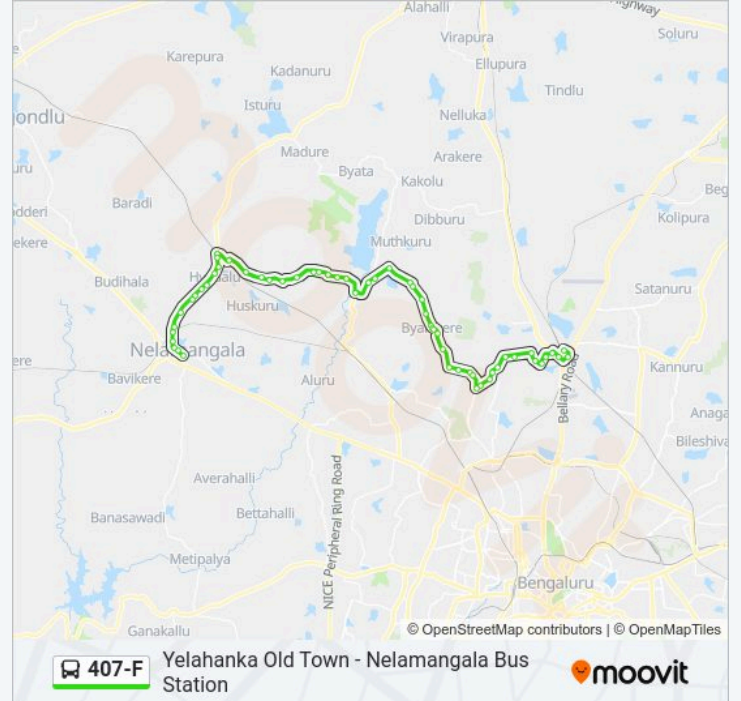

Dodda Byalakere

Byalakere

Dodda Byalakere

Chikka Byalakere

Kurubarahalli Cross

Shivakote

Shivakote Cross

Mathkur Cross

Ivarukandapura

Indian Institute Of Horticultural Research T.B.Stop

Hesaraghatta T.B.Cross

Hesaraghatta Bus Stand

Vinayaka Nagara Hesarghatta

Vivekananda Vidyavardhaka School

Dasenahalli Cross

Guddadahalli

Thotagere Basavanna Devastana

Thotagere Village

Huskur Baare

Kanaka Nagara Gate

Gopalapura

Railway Gollahalli

Railway Gate Gollahalli

Arch Railway Gollahalli

Gollahalli

Hyadalu

Makali Cross Madhure Road

Mylanahalli Gate

K.G Srinivasapura Cross

Mylanahalli Bare

A.G Export Garments Nelamangala

Islampura Cross