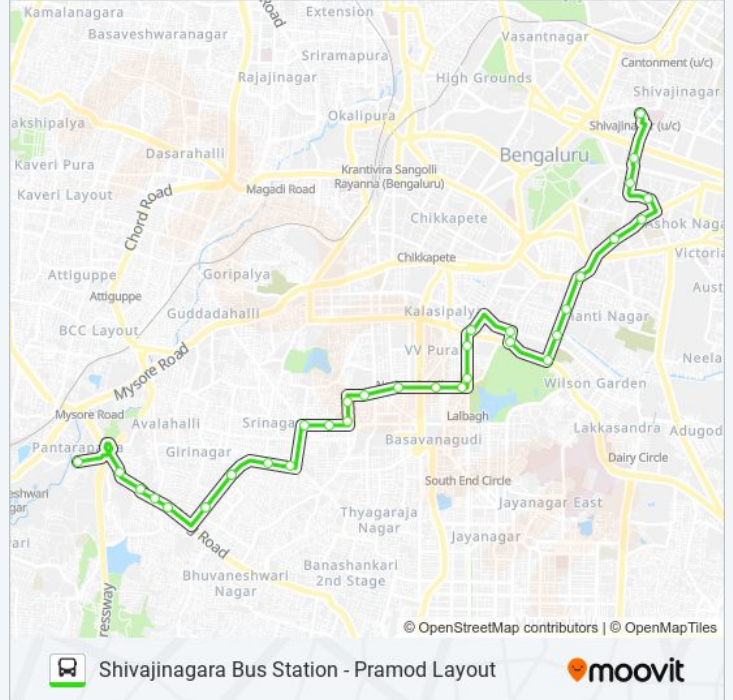

34-C SBS-PMLO bus Info

Direction: Shivajinagara Bus Station

Stops: 32

Trip Duration: 34 min

Line Summary:

Minerva Circle

Minerva Circle

Urvashi Theatre

Lalbagh Main Gate

Lalbagh Hopcoms

Shanthinagara

K.H.Road

Walker Langford Road

Richmond Circle (Bishop Coton Girls High School)

St. Joseph College

State Bank India Garage

State Bank Of India (Bowring Institute)

M.G.Road

Shivajinagara Bus Station

34-C SBS-PMLO bus time schedules and route maps are available in an offline PDF at moovitapp.com. Use the Moovit App to see live bus times, train schedule or subway schedule, and step-by-step directions for all public transit in Bengaluru.