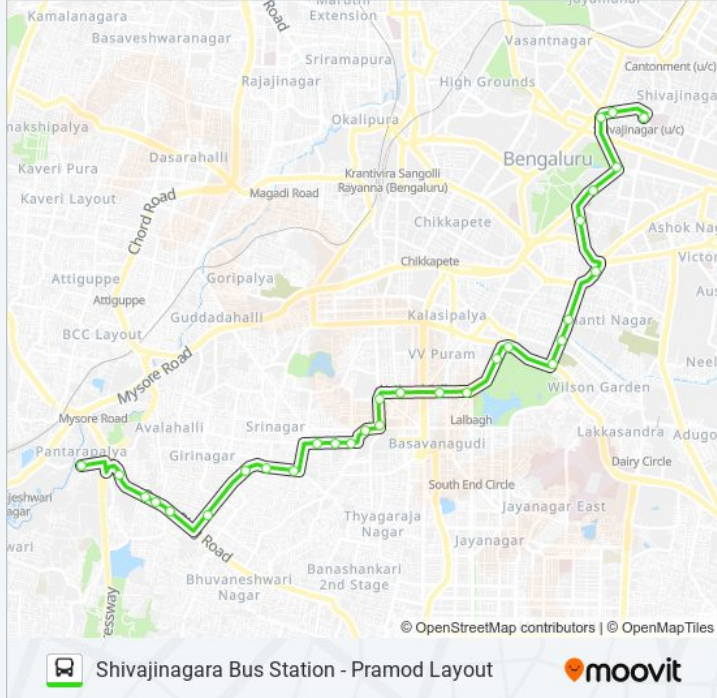

Nirmala Store

Srinivasa Nagara

Bank Colony

Seetha Circle

Hoskerehalli

Hoskerehalli Petrol Bunk

Dwarakanagara

P.E.S.College

Veerabhadra Nagara

Pramod Layout

Shivajinagara Bus Station - Pramod Layout

Direction: Shivajinagara Bus Station

32 stops

[VIEW LINE SCHEDULE](#)

Pramod Layout

Veerabhadra Nagara