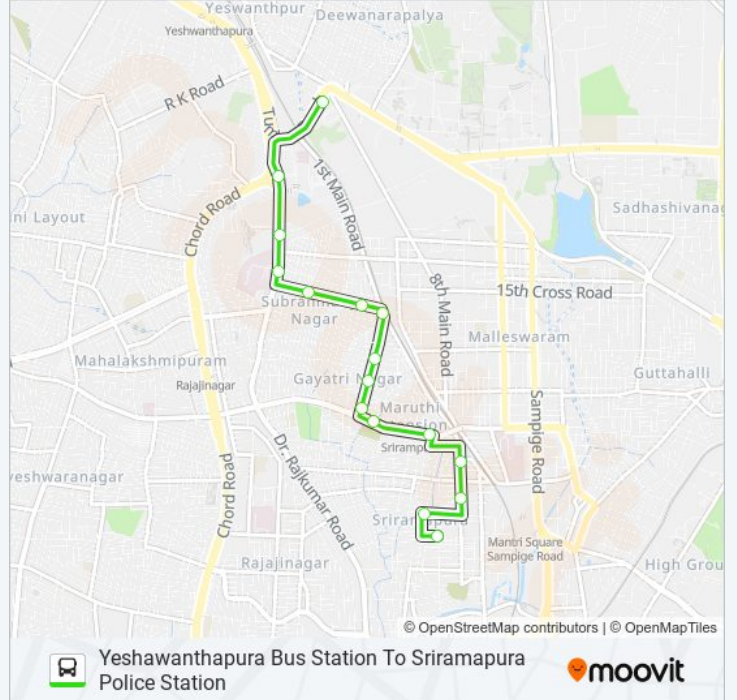

82-A YTTMC-SRPS**Yeshawanthapura Bus Station To
Sriramapura Police Station**

Get The App

The 82-A YTTMC-SRPS bus line Yeshawanthapura Bus Station To Sriramapura Police Station has one route. For regular weekdays, their operation hours are:

(1) Sriramapura Police Station: 09:10

Use the Moovit App to find the closest 82-A YTTMC-SRPS bus station near you and find out when is the next 82-A YTTMC-SRPS bus arriving.

Direction: Sriramapura Police Station

16 stops

[VIEW LINE SCHEDULE](#)

Yeshwanthapura Bus Station
Government Soap Factory
Vivekananda College
G.K.W.
East West Public School
Subramanya Nagar
Railway Gate Subramanyanagara
Kodandarama Temple
S.B.M Gayathri Nagara
Gayathri Nagara
Harishchandra Ghat
Devaiah Park
Chowdeshwari Temple
5th Cross Sriramapura
Bandi Reddy Circle
Sriramapura Police Station

82-A YTTMC-SRPS bus Time Schedule

Sriramapura Police Station Route Timetable:

Sunday	09:10
Monday	09:10
Tuesday	09:10
Wednesday	09:10
Thursday	09:10
Friday	09:10
Saturday	09:10

82-A YTTMC-SRPS bus Info**Direction:** Sriramapura Police Station**Stops:** 16**Trip Duration:** 14 min**Line Summary:**