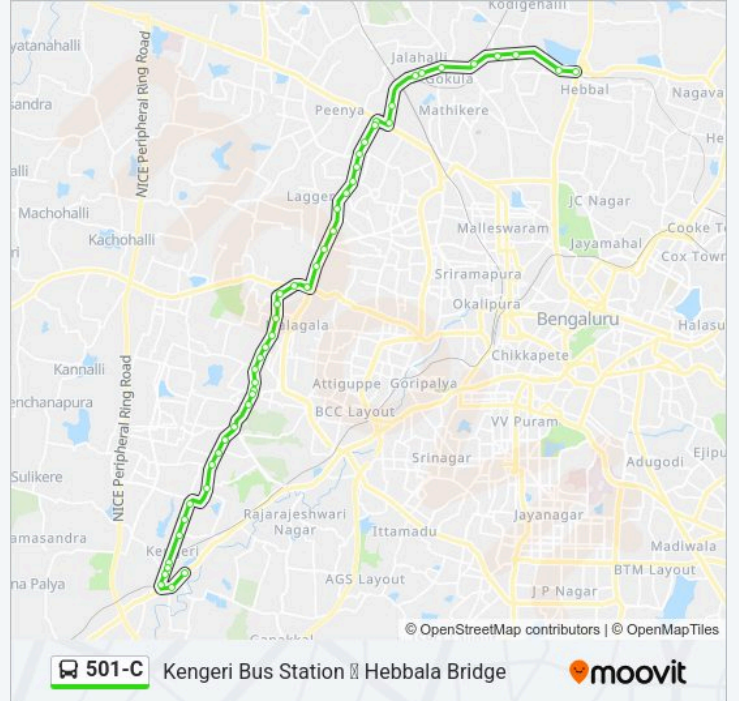

Kengeri Ganesha Temple

Kengeri Police Station

Kengeri Bus Station

Direction: Hebbala Bridge

47 stops

[VIEW LINE SCHEDULE](#)

Kengeri Bus Station

Kengeri Police Station

501-C bus Time Schedule

Hebbala Bridge Route Timetable:

Monday	05:05-21:25
Tuesday	05:05-21:25
Wednesday	05:05-21:25

Kengeri Ganesha Temple

Kommaghatta Junction

Kengeri Post Office

Kengeri Railway Station

Kengeri Satellite Town