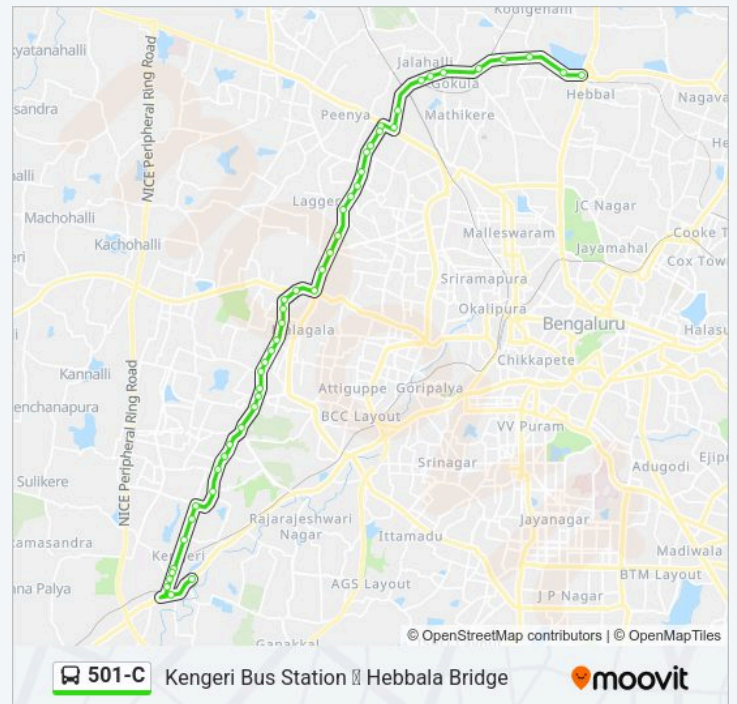

501-C Line

Kengeri Bus Station ↔ Hebbala Bridge

Get The App

The 501-C bus line (Kengeri Bus Station ↔ Hebbala Bridge) has 2 routes. For regular weekdays, their operation hours are: (1) Kengeri Bus Station: 05:00-20:45(2) Hebbala Bridge: 05:05-21:25

05:05-21:25

Sunday

05:05-21:25

501-C bus Info

Direction: Hebbala Bridge

Stops: 47

Trip Duration: 62 min

Line Summary:

Kuvempu Circle

Devinagara Cross

Bhadrappa Layout

Hebbala Lake Ring Road

Hebbala Bridge

501-C bus time schedules and route maps are available in an offline PDF at moovitapp.com. Use the Moovit App to see live bus times, train schedule or subway schedule, and step-by-step directions for all public transit in Bengaluru.