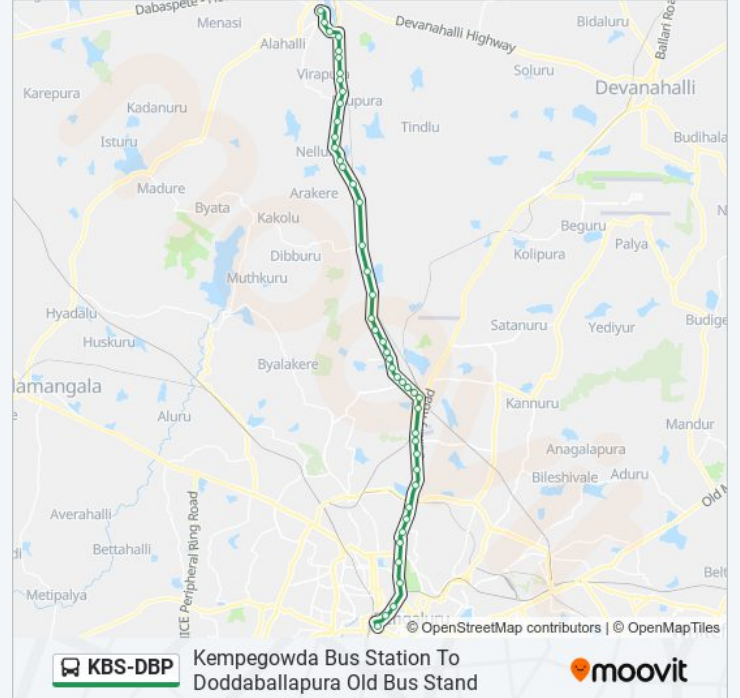

Kempegowda Bus Station To Doddaballapura Old Bus Stand

[Get The App](#)

The KBS-DBP bus line Kempegowda Bus Station To Doddaballapura Old Bus Stand has one route. For regular weekdays, their operation hours are:

(1) Doddaballapura Old Bus Stand: 05:00 - 20:00

Use the Moovit App to find the closest KBS-DBP bus station near you and find out when is the next KBS-DBP bus arriving.

Direction: Doddaballapura Old Bus Stand

KBS-DBP bus Time Schedule

Doddaballapura Old Bus Stand Route Timetable:

Sunday	05:00 - 20:00
Monday	05:00 - 20:00
Tuesday	05:00 - 20:00
Wednesday	05:00 - 20:00
Thursday	05:00 - 20:00
Friday	05:00 - 20:00
Saturday	05:00 - 20:00

Navodaya School Doddaballapura

Aparel Park

Doddaballapura Railway Station

Kasaba

Rangappa Circle

Doddaballapura Bus Stand

KBS-DBP bus time schedules and route maps are available in an offline PDF at moovitapp.com. Use the Moovit App to see live bus times, train schedule or subway schedule, and step-by-step directions for all public transit in Bengaluru.