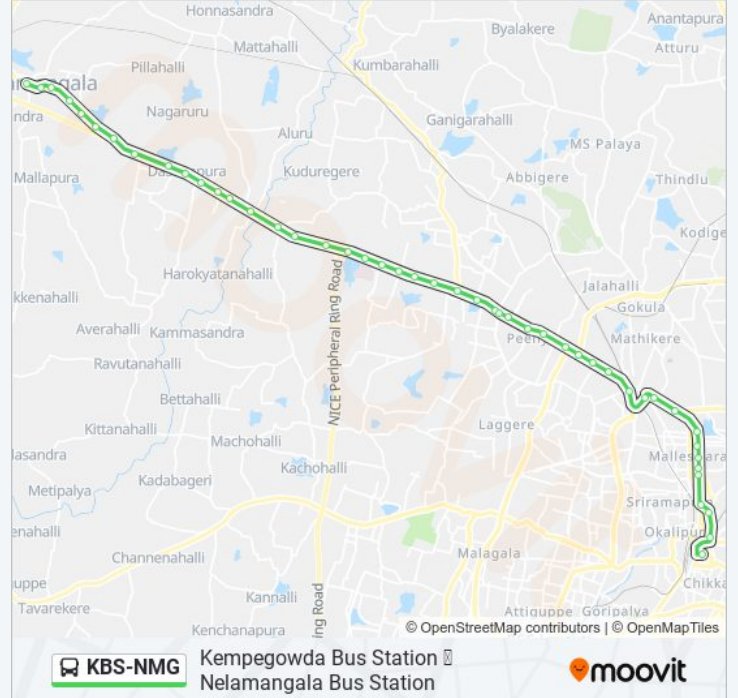

Jalahalli Metro Station

Jalahalli Cross

T Dasarahalli

8th Mile Dasarahalli

Nagasandra Metro Station

Widia Factory

Marison Factory

Chikkabidarakallu

Jindal

Anchepalya

Madavara Nice Road Junction (B.I.E.C)

T.C.I.

Madanayakanahalli

Makali - Tumkur Road

Adakimaranahalli Bridge

Adakamaranahalli

Ravuthanahalli Cross

Dasanapura

Devannanapalya

Arishinakunte

Vishwa Shanti Ashrama

Binnamangala

Nursery Nelamangala

Weavers Colony Nelamangala

T.B Nelamangala

Anjaneya Temple Nelamangala

Nelamangala Bus Stand

KBS-NMG bus time schedules and route maps are available in an offline PDF at moovitapp.com. Use the [Moovit App](#) to see live bus times, train schedule or subway schedule, and step-by-step directions for all public transit in Bengaluru.

[About Moovit](#) • [MaaS Solutions](#) • [Supported Countries](#) • [Mooviter Community](#)

© 2024 Moovit - All Rights Reserved

Check Live Arrival Times