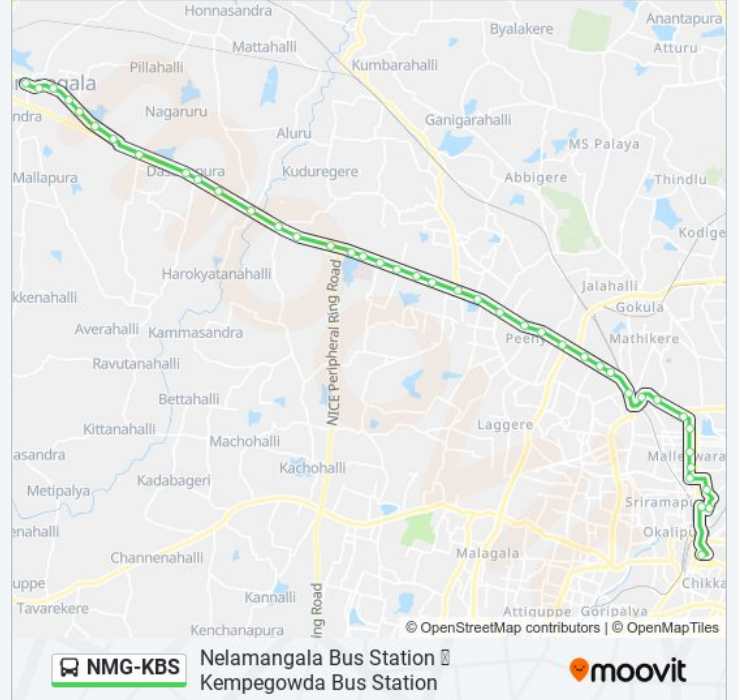

Direction: Kempegowda Bus Station

Stops: 42

Trip Duration: 61 min

Line Summary:

Nagasandra Metro Station

8th Mile Dasarahalli

T Dasarahalli

Jalahalli Cross

Yeshwanthpura Circle

Tata Institute - Sankey Road

18th Cross Malleshwaram

13th Cross Malleshwaram

8th Cross Malleshwaram

Malleshwaram Circle

Malleshwaram Link Road

Sheshadripuram College

Central (Towards K.B.S.Majestic)

Kempegowda Bus Station

NMG-KBS bus time schedules and route maps are available in an offline PDF at moovitapp.com. Use the Moovit App to see live bus times, train schedule or subway schedule, and step-by-step directions for all public transit in Bengaluru.