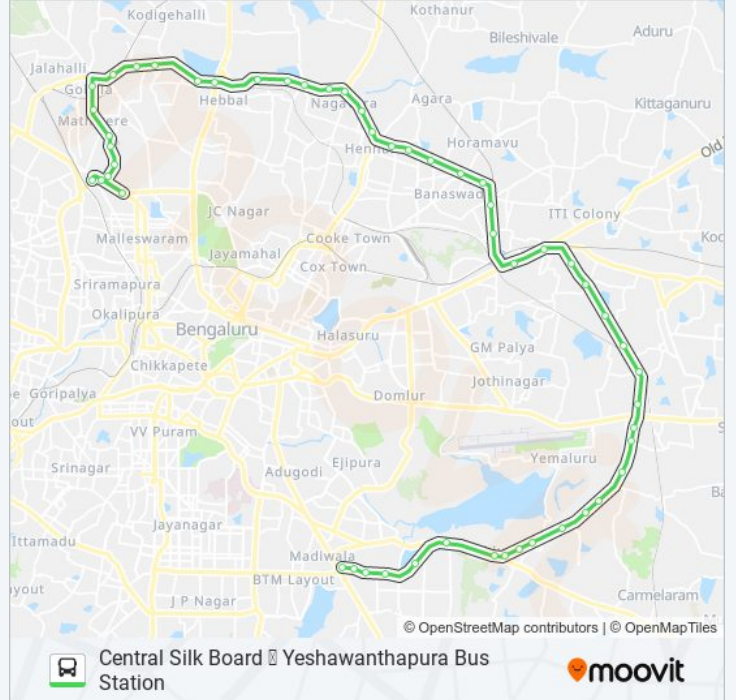

The CSB-YTTMC bus line Central Silk Board Yeshawanthapura Bus Station has one route. For regular weekdays, their operation hours are:

(1) Yeshawanthapura Bus Station: 08:30 - 20:30

Use the Moovit App to find the closest CSB-YTTMC bus station near you and find out when is the next CSB-YTTMC bus arriving.

**CSB-YTTMC bus Info****Direction:** Yeshawanthapura Bus Station**Stops:** 52**Trip Duration:** 80 min**Line Summary:**

Mahadevapura Ring Road

B Narayanapura Ring Road

K.R.Puram Metro Station

Tin Factory

Kasthurinagara

Devinagara Cross

Kuvempu Circle

Gokula

Mathikere

M.S.Ramaiah College

Diwanarapalya

Ayyapa Temple Yeshwanthapura

Toll Gate Yeshwanthapura

Tata Institute

Yeshwanthpura Circle

Yeshwanthapura Bus Station

CSB-YTTMC bus time schedules and route maps are available in an offline PDF at [moovitapp.com](https://moovitapp.com). Use the Moovit App to see live bus times, train schedule or subway schedule, and step-by-step directions for all public transit in Bengaluru.