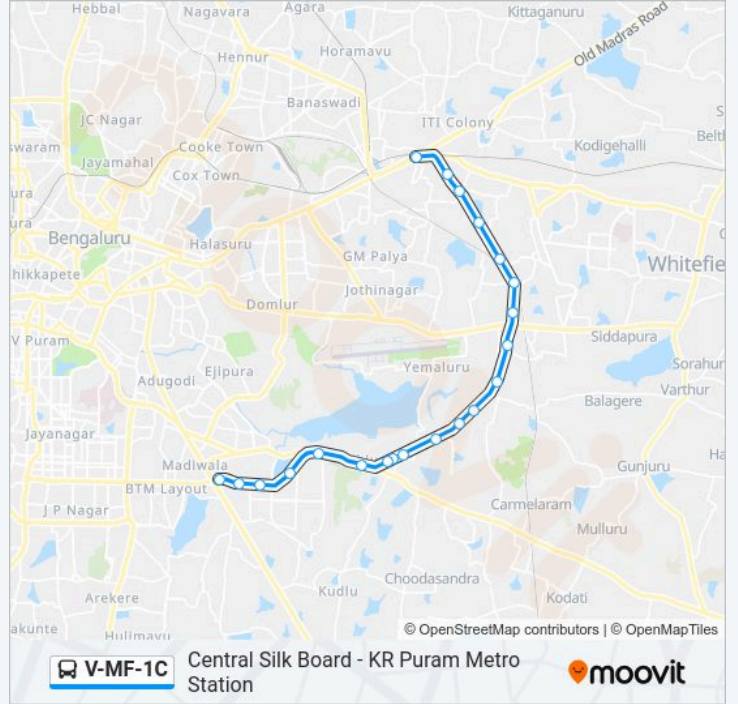

Direction: KR Puram Metro Station

23 stops

[VIEW LINE SCHEDULE](#)

- Central Silk Board
- Central Silk Board
- S.I.Apartment (H.S.R.Layout)
- 14th Main H.S.R.Layout
- Depot 25 Gate (Ring Road)
- Agara Junction (Ring Road)
- Ibbaluru
- Sarjapura Ring Road Junction
- Bellanduru Petrol Bunk
- Bellanduru City Light Apartment
- Eco Space
- Devarabisanahalli Ring Road
- New Horizon College
- Kadubisanahalli
- Multiplex Marathahalli
- Marathahalli
- Kalamandira Marathahalli Bridge
- Karthik Nagara

V-MF-1C bus Time Schedule

KR Puram Metro Station Route Timetable:

Sunday	05:40 - 21:00
Monday	05:40 - 21:00
Tuesday	05:40 - 21:00
Wednesday	05:40 - 21:00
Thursday	05:40 - 21:00
Friday	05:40 - 21:00
Saturday	05:40 - 21:00

V-MF-1C bus Info

Direction: KR Puram Metro Station

Stops: 23

Trip Duration: 46 min

Line Summary: