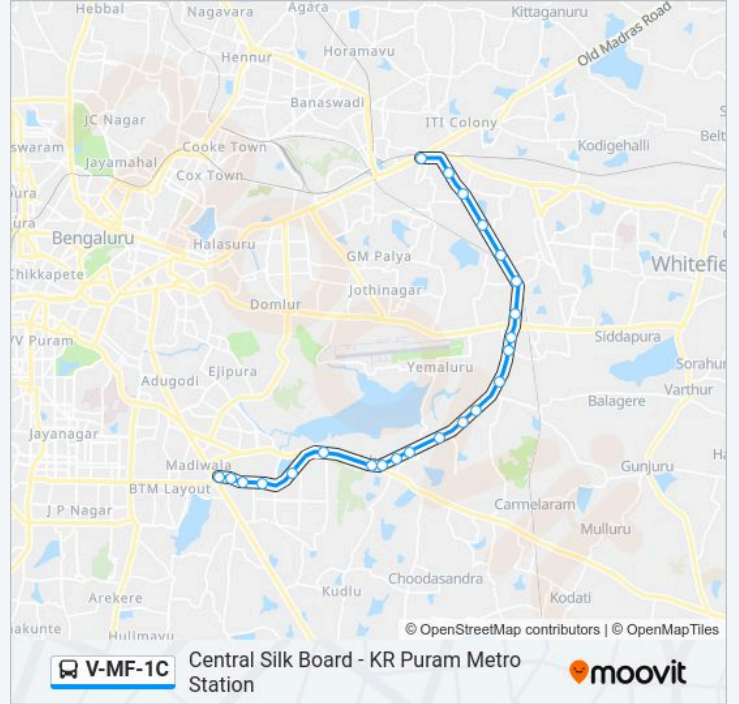

V-MF-1C bus Info**Direction:** Central Silk Board**Stops:** 21**Trip Duration:** 41 min**Line Summary:**

Direction: KR Puram Metro Station

23 stops

[VIEW LINE SCHEDULE](#)

- Central Silk Board
- Central Silk Board
- S.I.Apartment (H.S.R.Layout)
- 14th Main H.S.R.Layout
- Depot 25 Gate (Ring Road)
- Agara Junction (Ring Road)
- Ibbaluru
- Sarjapura Ring Road Junction
- Bellanduru Petrol Bunk
- Bellanduru City Light Apartment
- Eco Space
- Devarabisanahalli Ring Road
- New Horizon College
- Kadubisanahalli
- Multiplex Marathahalli
- Marathahalli
- Kalamandira Marathahalli Bridge
- Karthik Nagara

V-MF-1C bus Time Schedule

KR Puram Metro Station Route Timetable:

Sunday	05:40 - 21:00
Monday	05:40 - 21:00
Tuesday	05:40 - 21:00
Wednesday	05:40 - 21:00
Thursday	05:40 - 21:00
Friday	05:40 - 21:00
Saturday	05:40 - 21:00

V-MF-1C bus Info

Direction: KR Puram Metro Station

Stops: 23

Trip Duration: 46 min

Line Summary:

Rainbow Hospital / Doddanekkundi Bridge

E.M.C.2

Mahadevapura Ring Road

B Narayanapura Ring Road

K.R.Puram Metro Station

V-MF-1C bus time schedules and route maps are available in an offline PDF at moovitapp.com. Use the Moovit App to see live bus times, train schedule or subway schedule, and step-by-step directions for all public transit in Bengaluru.