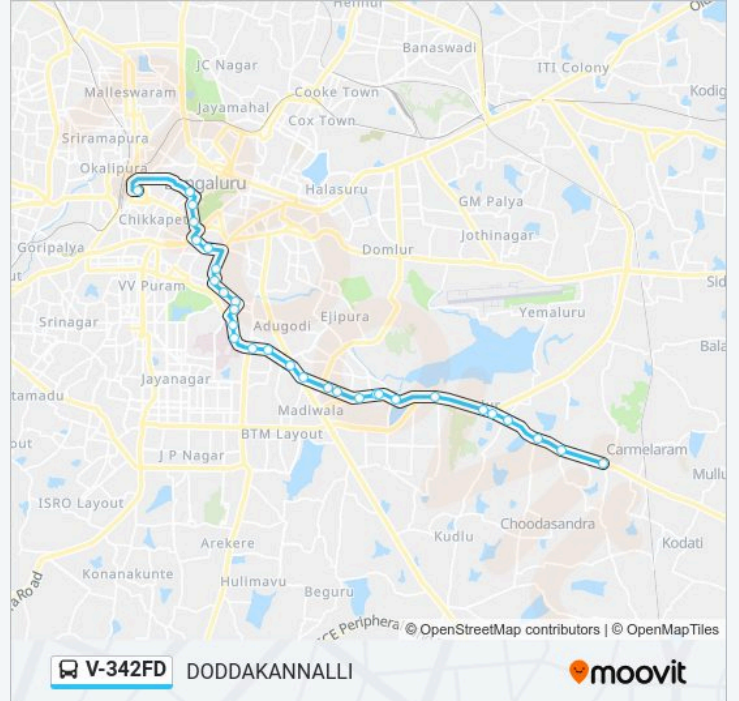

Koramangala 1st Block

Cs-Bhagini Hotel Sarjapura Road

Agara Junction (Ring Road)

Ibbaluru

Junction Of Sarjapura Road Ibbaluru

Bellandur Gate

Kaikodrahalli

Junnasandra Cross Sarjapura Road

Doddakannalli

Direction: KEMPEGOWDA BUS STATION

30 stops

[VIEW LINE SCHEDULE](#)

Doddakannalli

Radhareddy Layout

Junnasandra Cross Sarjapura Road

Kaikodrahalli

Bellandur Gate

Junction Of Sarjapura Road Ibbaluru

Ibbaluru

Agara Junction (Ring Road)

Koramangala 1st Block

Koramangala

St Francis College / John Fowler

Kudure Mukha Colony

Koramangala Water Tank

St Johns Hospital

Hosur Road Junction

Muneshwara Temple

Nimhans Hospital

Lakkasandra

V-342FD bus Time Schedule

KEMPEGOWDA BUS STATION Route Timetable:

Sunday	11:20 - 12:50
Monday	11:20 - 12:50
Tuesday	11:20 - 12:50
Wednesday	11:20 - 12:50
Thursday	11:20 - 12:50
Friday	11:20 - 12:50
Saturday	11:20 - 12:50

V-342FD bus Info

Direction: KEMPEGOWDA BUS STATION

Stops: 30

Trip Duration: 49 min

Line Summary: