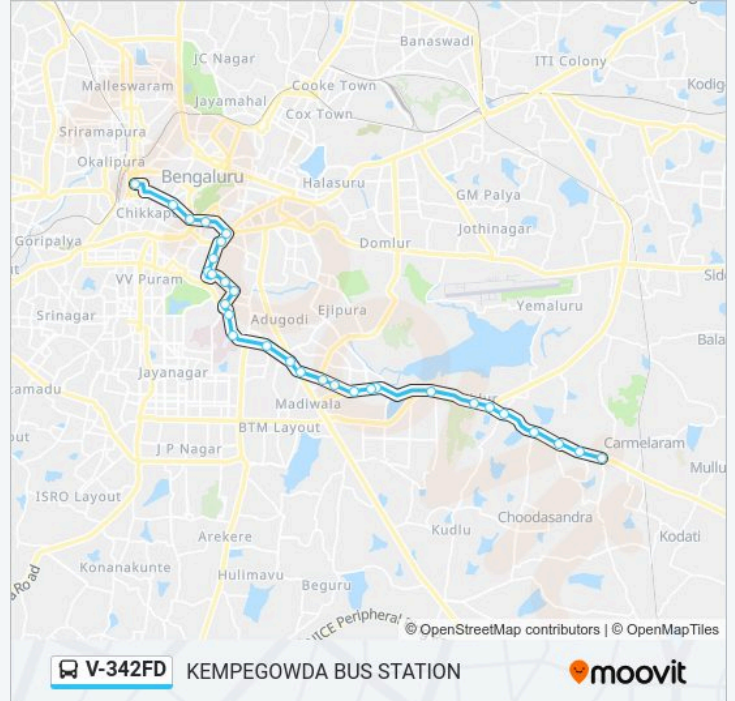

Wilson Garden 10th Cross

Wilson Garden

Shanthinagara Ksrtc Quarters

Shanthinagara Bus Station

Shanthinagara

K.H.Road

Walker Langford Road

Richmond Circle

Pallavi Talkies

St.Marthas Hospital Corporation

Mysore Bank

Kempegowda Bus Station

V-342FD bus time schedules and route maps are available in an offline PDF at moovitapp.com. Use the Moovit App to see live bus times, train schedule or subway schedule, and step-by-step directions for all public transit in Bengaluru.

© 2024 Moovit - All Rights Reserved