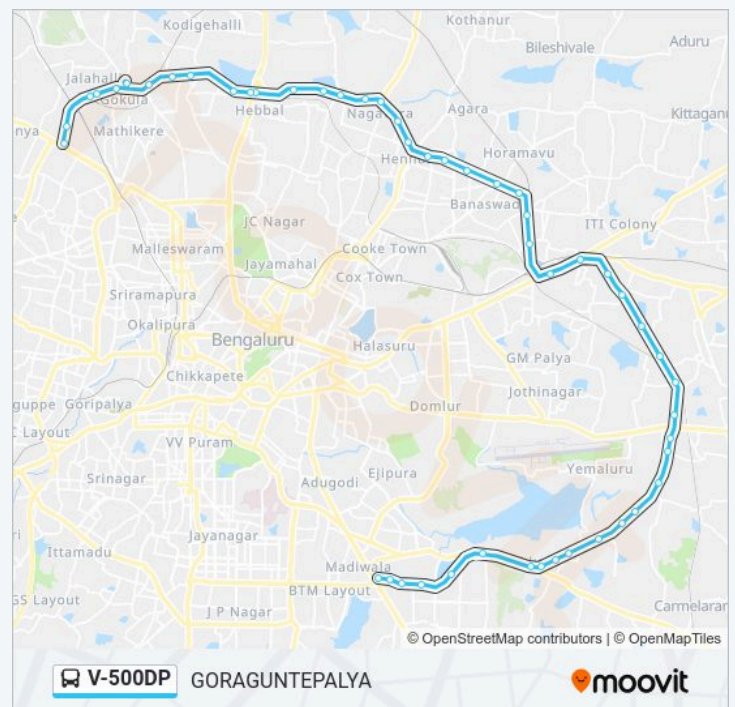

05:30-18:20

V-500DP bus Info

Direction: GORAGUNTEPALYA

Stops: 50

Trip Duration: 98 min

Line Summary:

Nagavara Junction

Manyatha Tech Park