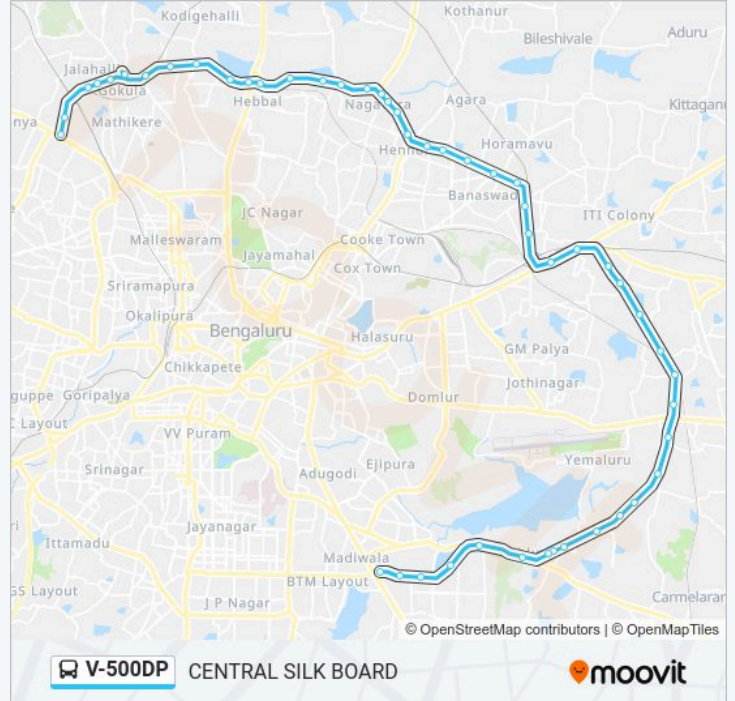

Sarjapura Ring Road Junction

Ibbaluru

Agara Junction (Ring Road)

Depot 25 Gate (Ring Road)

14th Main H.S.R.Layout

S.I.Apartment (H.S.R.Layout)

Central Silk Board

Direction: GORAGUNTEPALYA

50 stops

[VIEW LINE SCHEDULE](#)

Central Silk Board

V-500DP bus Time Schedule

GORAGUNTEPALYA Route Timetable:

Monday	05:30-18:20
--------	-------------

Tuesday	05:30-18:20
---------	-------------

Central Silk Board