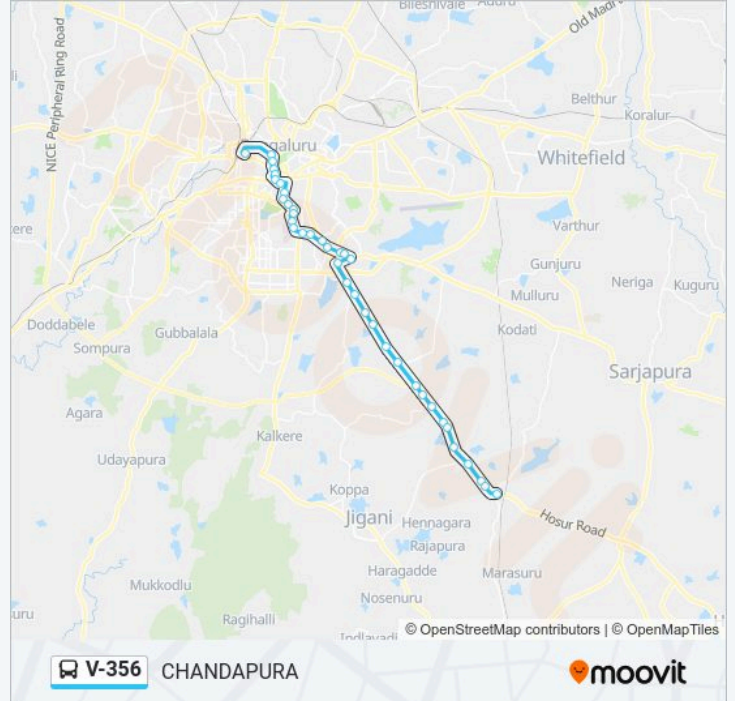

V-356 bus Info**Direction:** CHANDAPURA**Stops:** 38**Trip Duration:** 69 min**Line Summary:**

Madiwala

Roopena Agrahara

Bommanahalli

Garvebhavi Palya

Kudlu Gate

Singasandra

Hosa Road

Hennagara Gate

Chandapura

Direction: KEMPEGOWDA BUS STATION

40 stops

[VIEW LINE SCHEDULE](#)

Chandapura

Hennagara Gate

B.T.L.College