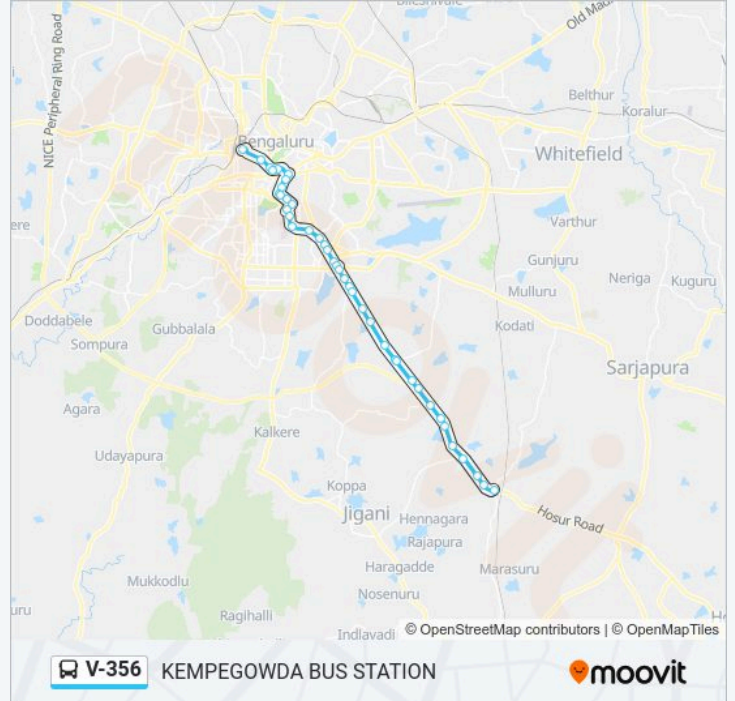

Singasandra

Kudlu Gate

Garvebhavi Palya

Bommanahalli

Bommanahalli

Roopena Agrahara

Central Silk Board

Central Silk Board

Madiwala

Ayyappaswamy Temple Madiwala

St Johns Hospital

Hosur Road Junction

Muneshwara Temple

Nimhans Hospital

Lakkasandra

Wilson Garden 10th Cross

Wilson Garden

Shanthinagara Ksrtc Quarters

Shanthinagara Bus Station

Shanthinagara

K.H.Road

Walker Langford Road

Richmond Circle

Pallavi Talkies

Corporation

St.Marthas Hospital Corporation

Mysore Bank

Kempegowda Bus Station

V-356 bus time schedules and route maps are available in an offline PDF at moovitapp.com. Use the Moovit App to see live bus times, train schedule or subway schedule, and step-by-step directions for all public transit in Bengaluru.

© 2024 Moovit - All Rights Reserved