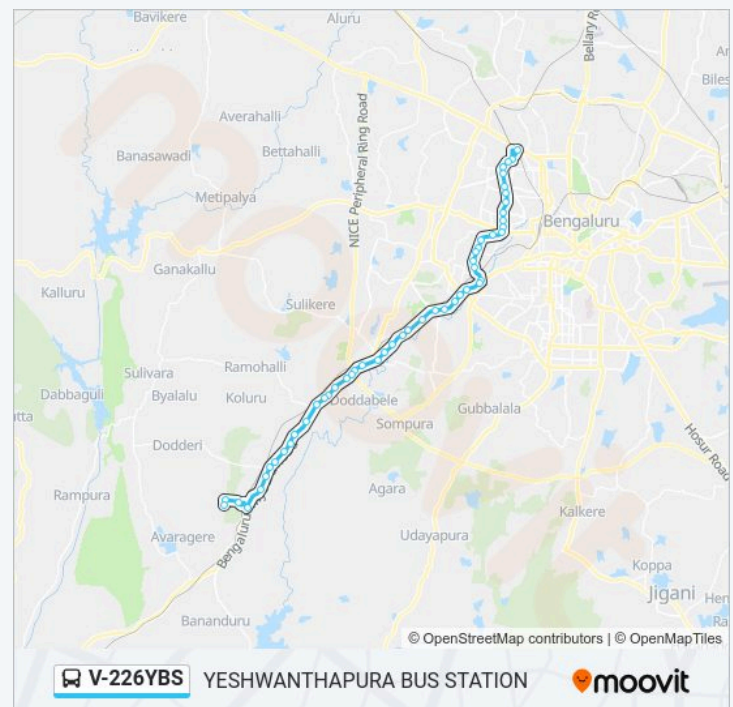

YESHWANTHAPURA BUS STATION Route Timetable:

Sunday	17:00
Monday	Not Operational
Tuesday	Not Operational
Wednesday	Not Operational
Thursday	Not Operational
Friday	Not Operational
Saturday	17:00

V-226YBS bus Info

Direction: YESHWANTHAPURA BUS STATION

Stops: 51

Trip Duration: 80 min

Line Summary:

Mysore Road Metro Station

B.H.E.L.

Deepanjalinagara

Attiguppe