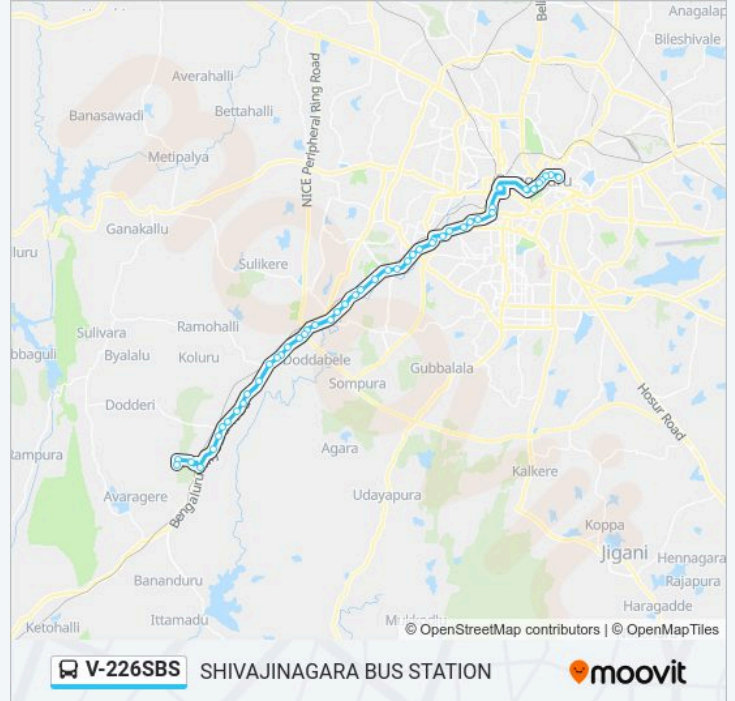

Mysore Road Toll Gate

Mysore Circle

Sirsi Circle

Binny Mill

Boys Hostel

Kempegowda Bus Station

Maharani College

Vidhana Soudha Metro Station

Vidhana Soudha Karnataka High Court

G.P.O.

Indian Express

Indian Express

Shivajinagara Bus Station

**Direction: WONDERLA AMUSEMENT PARK**

50 stops

[VIEW LINE SCHEDULE](#)