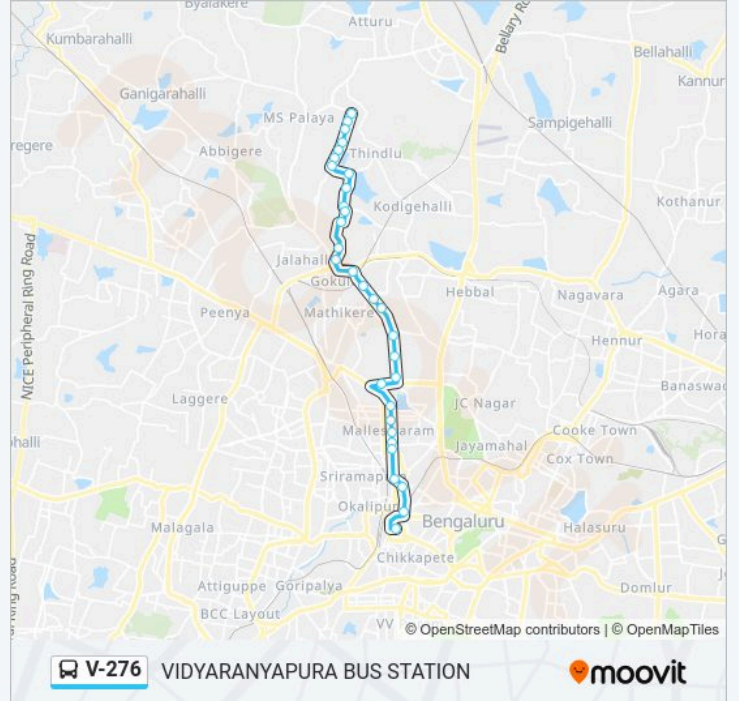

B.E.L.Hospital

Nagaland Circle

Dodda Bommasandra

Dodda Bommasandra

Chamundeshwari Layout

Nanjappa Circle

1st Block B.E.L.Vidyananyapura

3rd Block B.E.L.Vidyananyapura

Lakshmi Venkateshwara Temple

Vidyananyapura Post Office

Echal Mara Vidyananyapura

Durga Parameshwari Temple

Vidyananyapura Bus Station

V-276 bus time schedules and route maps are available in an offline PDF at moovitapp.com. Use the Moovit App to see live bus times, train schedule or subway schedule, and step-by-step directions for all public transit in Bengaluru.

© 2024 Moovit - All Rights Reserved