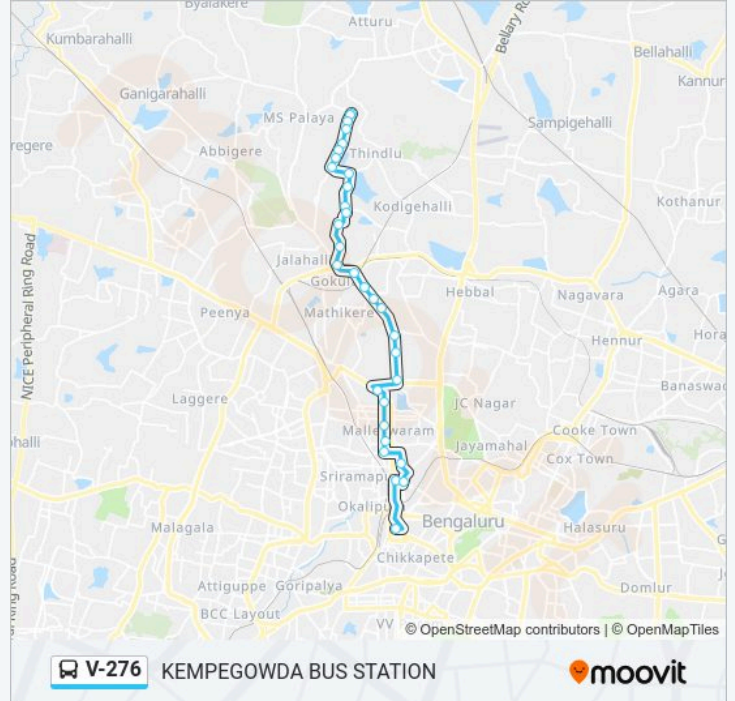

The V-276 bus line (KEMPEGOWDA BUS STATION) has 2 routes. For regular weekdays, their operation hours are: (1) KEMPEGOWDA BUS STATION: 06:10 - 21:20(2) VIDYARANYAPURA BUS STATION: 06:45 - 21:50
Use the Moovit App to find the closest V-276 bus station near you and find out when is the next V-276 bus arriving.

V-276 bus Info**Direction:** KEMPEGOWDA BUS STATION**Stops:** 31**Trip Duration:** 42 min**Line Summary:**

Sadashivanagara Police Station

Tata Institute - Sankey Road

18th Cross Malleshwaram

13th Cross Malleshwaram

8th Cross Malleshwaram

Malleshwaram Circle

Malleshwaram Link Road

Sheshadripuram College

Central (Towards K.B.S.Majestic)

Kempegowda Bus Station

Direction: VIDYARANYAPURA BUS STATION

31 stops

[VIEW LINE SCHEDULE](#)

Kempegowda Bus Station

Anand Rao Circle

Swastik Sheshadripuram College

Central (Towards Malleshwaram)

Malleshwaram Circle

8th Cross Malleshwaram

11th Cross Malleshwaram